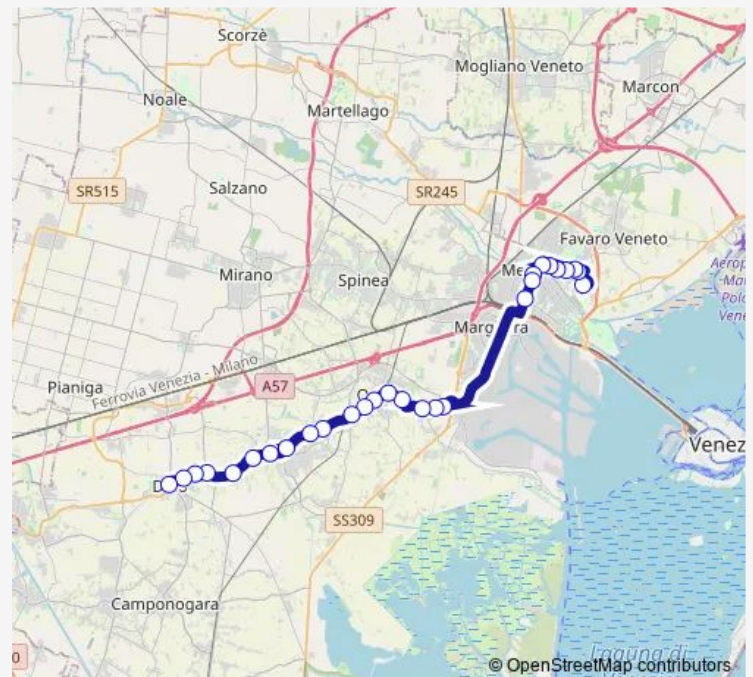

### Route schedule

Camporese Gritti — Dolo Centro

Monday 07:50-14:20

Tuesday 07:50-14:20

Wednesday 07:50-14:20

Thursday 07:50-14:20

Friday 07:50-14:20

Saturday 07:55-13:20

### Route info

Direction: Camporese Gritti

Stops: 28

Trip Duration: 0 hour 39 min

53e — Dolo Centro - Camporese Gritti

Mira centro

Mira Albrizzi

Dolo Civico 75