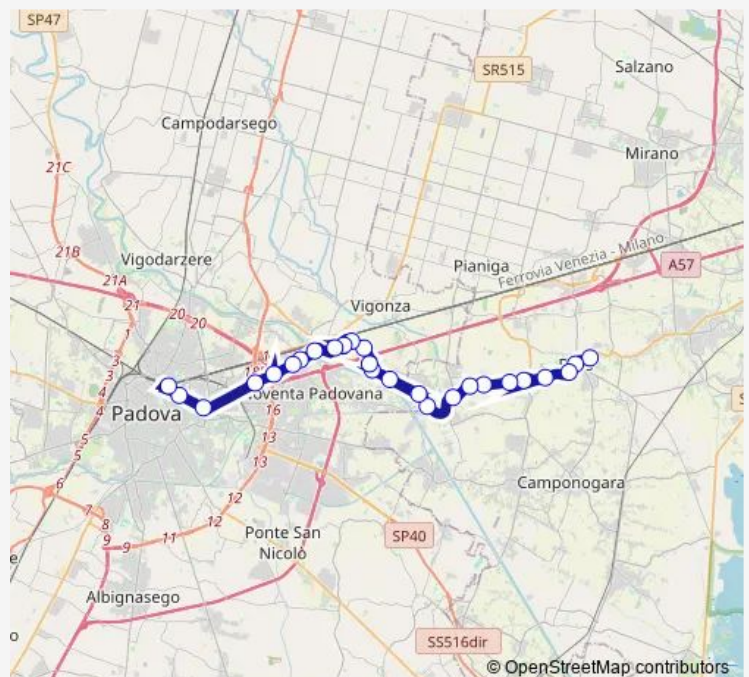

Ponte di Brenta Lago

Route schedule

Dolo Manzoni — Stazione Padova

Monday 06:55

Tuesday 06:55

Wednesday 06:55

Thursday 06:55

Friday 06:55

Saturday 06:55

Sunday —

Route info

Direction: Dolo Manzoni

Stops: 26

Trip Duration: 0 hour 39 min

Padova Est

Padova San Lazzaro

Padova Turazza

Padova Fiera

Stazione Padova

Direction

Dolo Manzoni — Stazione Padova

22 stops

[Open route schedule](#)

Dolo Manzoni

06:55

Saturday

06:55

Sunday

—

Route info

Direction: Dolo Manzoni

Stops: 22