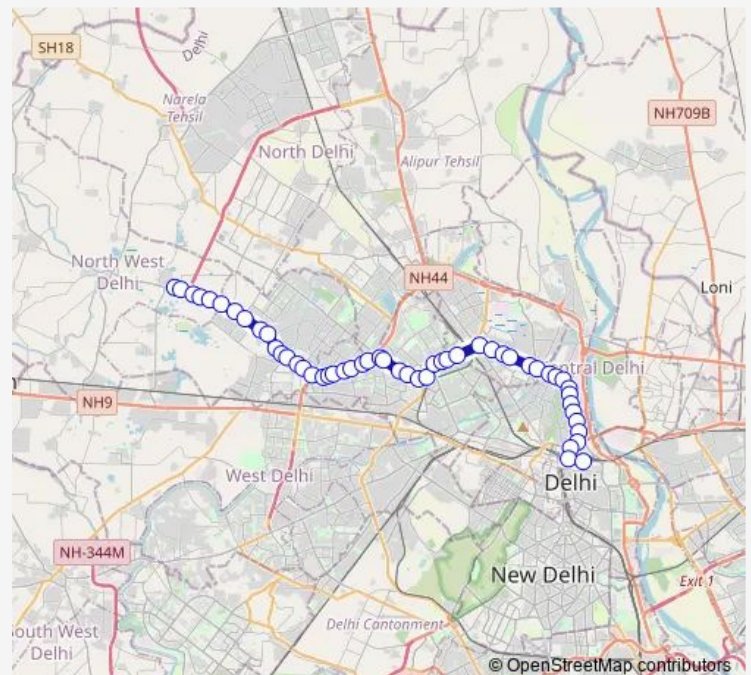

Puspanjali Enclave

Kali Mata Mandir

Deepali Chowk

Route schedule

Karala Village — Old Delhi Railway Station

Monday 06:55-22:20

Tuesday 06:55-22:20

Wednesday 06:55-22:20

Thursday 06:55-22:20

Friday 06:55-22:20

Saturday 06:55-22:20

Sunday 06:55-22:20

Route info

Direction: Karala Village

Stops: 52

Trip Duration: 1 hour 39 min