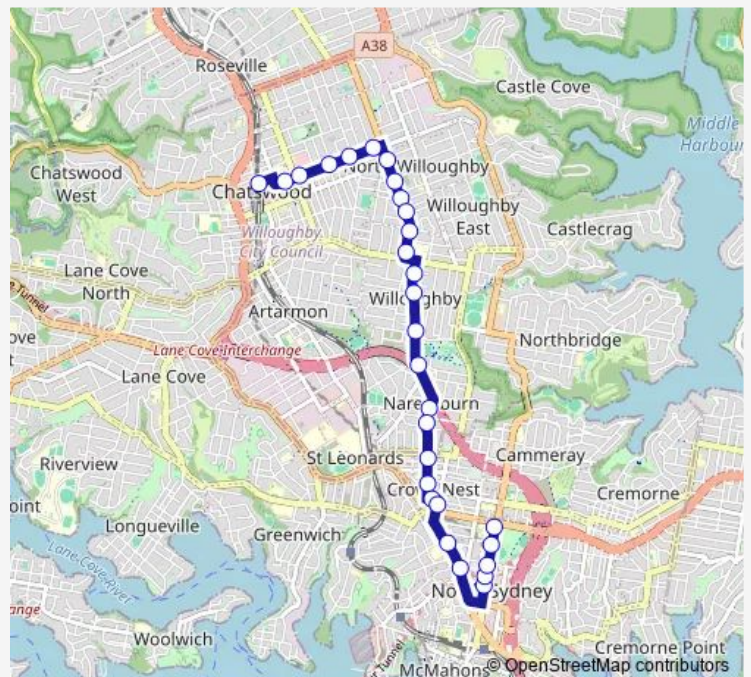

School Bus 652w Chatswood to Miller and Falcon Sts

[Go to website](#)

Direction

Chatswood Station, Stand B — Miller St Before Falcon St

29 stops

[Open route schedule](#)

- Chatswood Station, Stand B
- The Concourse, Victoria Av
- Chatswood Chase Sydney, Victoria Av
- Victoria Av At Baldry St
- Victoria Av At Macquarie St
- Victoria Av At Royal St
- Penshurst St After Macmahon St
- Penshurst St Opp Church St
- Penshurst St At Forsyth St
- Penshurst St At Rosewall St
- Laurel Bank Cottage, Penshurst St
- Penshurst St Before Mowbray Rd
- Willoughby Rd At Hudson Av
- Willoughby Rd Opp Julian St
- Willoughby Rd At Small St
- Willoughby Rd After Garland Rd
- Willoughby Rd At Dodds St
- St Leonards Catholic Church, Willoughby Rd
- Willoughby Rd At Atchison St
- Willoughby Rd After Holtermann St
- Crows Nest, Burlington St, Stand E

Route schedule

Chatswood Station, Stand B — Miller St Before Falcon St

Monday	08:17
Tuesday	08:17
Wednesday	08:17
Thursday	08:17
Friday	08:17
Saturday	—
Sunday	—

Route info

Direction: Chatswood Station, Stand B

Stops: 29

Trip Duration: 0 hour 28 min

652w — Chatswood to Miller and Falcon Sts

Alexander St After Burlington St

North Sydney Girls High School, Pacific Hwy

Pacific Hwy At West St

Miller St At McLaren St

Victoria Cross Station, Miller St, Stand B

Miller St At Ridge St

Miller St At Carlow St

Miller St Before Falcon St

652w School Bus time schedules and route maps are available in an offline PDF at busmaps.com. Use the busmaps.com website to see live bus times, train schedule or subway schedule, and step-by-step directions for all public transit in Sydney