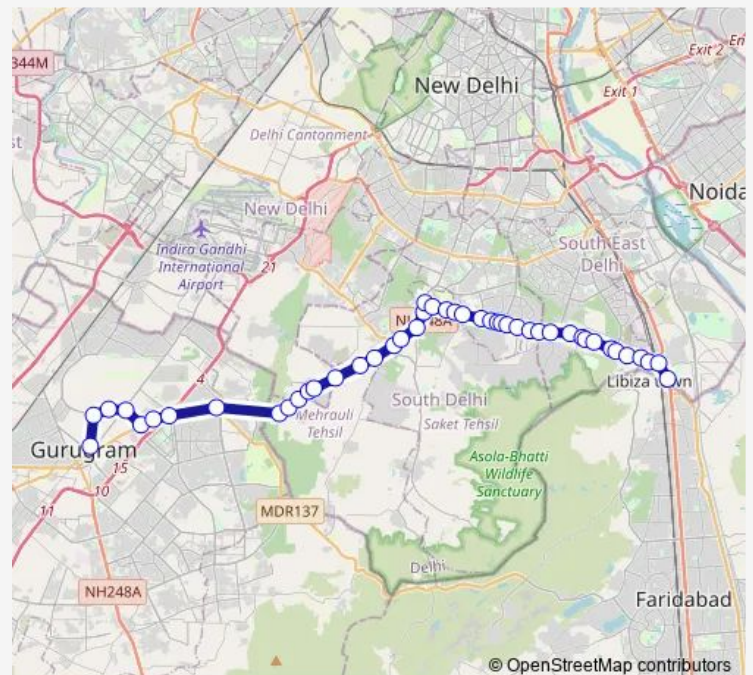

Qutub Minar Metro Sation

Ahinsa Sthal

Lado Sarai Crossing (Aurobindo Marg)

Route schedule

Gurugram ISBT — Badarpur Border (T)

Monday 07:21-21:29

Tuesday 07:21-21:29

Wednesday 07:21-21:29

Thursday 07:21-21:29

Friday 07:21-21:29

Saturday 07:21-21:29

Sunday 07:21-21:29

Route info

Direction: Gurugram ISBT

Stops: 45

Trip Duration: 2 hour 3 min

■ Gurgaontobadarpurborderdown

BusMaps

Lado Sarai

Dhola Peer

Said ul zeb Village

Maidan Garhi Xing

Saket Xing

Asian Market