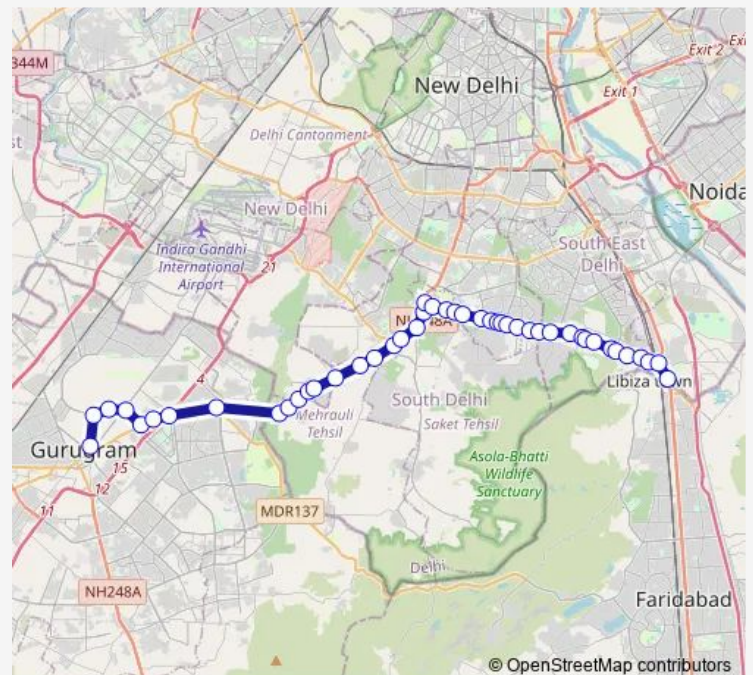

### Route schedule

Gurugram Isbt — Badarpur Border (T)

Monday 07:21-21:29

Tuesday 07:21-21:29

Wednesday 07:21-21:29

Thursday 07:21-21:29

Friday 07:21-21:29

Saturday 07:21-21:29

### Route info

Direction: Gurugram Isbt

Stops: 45

Trip Duration: 2 hour 3 min

■ Gurgaontobadarpurborderdown

Lado Sarai

Dhola Peer

Said ul zeb Village