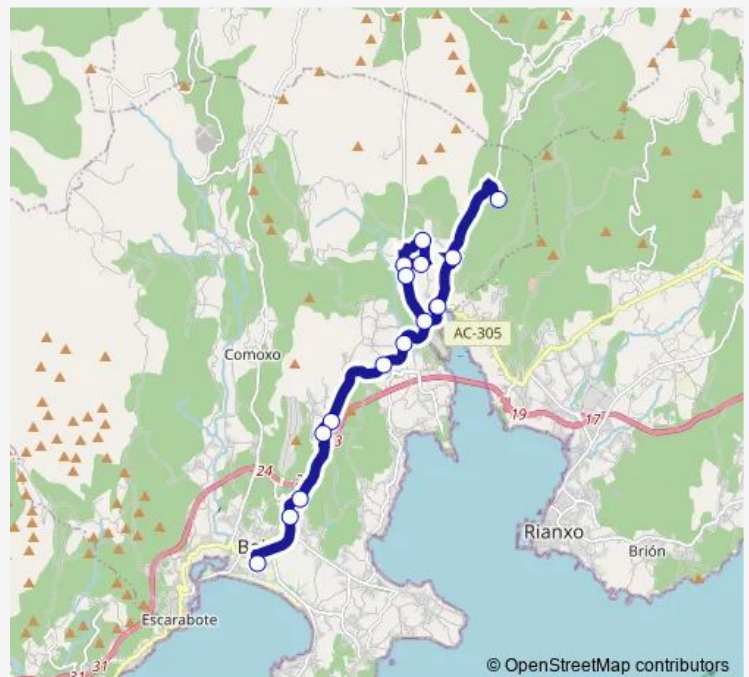

Vilariño

Cespon

Ponte de Brea

Amañecida

Amañecida - A Recta

Silverio

Tramoio

Lomba

Thursday —

Friday 14:15

Saturday —

Sunday —

Route info

Direction: IES A Cachada

Stops: 15

Trip Duration: 0 hour 25 min

© OpenStreetMap contributors

■ XG847033 — IES A Cachada-Landeiras

BusMaps

Direction

Landeiras — IES A Cachada

15 stops

[Open route schedule](#)

Landeiras

Monday 07:50

Tuesday 07:50-15:50

Wednesday 07:50

Thursday —

Friday 07:50

Saturday —

Sunday —

Route info