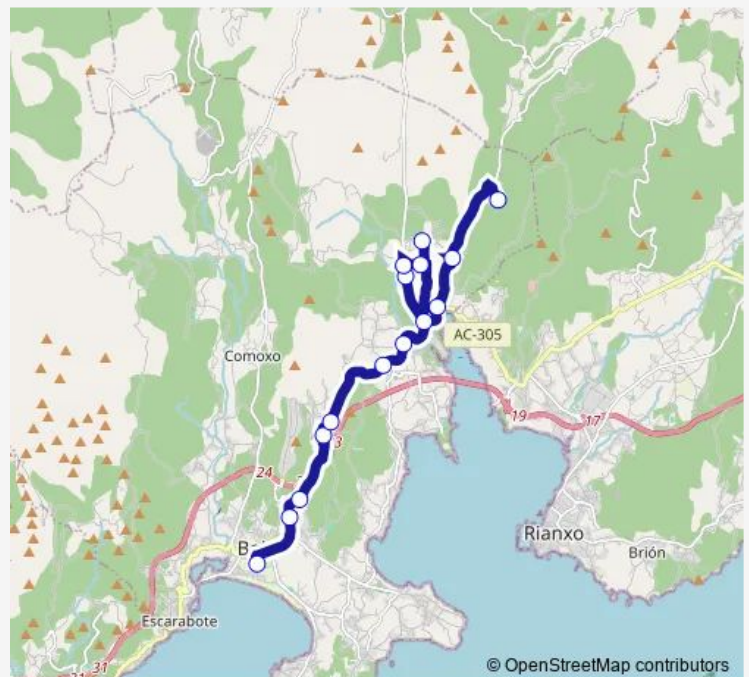

Cruz Roja

Vilariño

Cespon

Ponte de Brea

Amañecida

Amañecida - A Recta

Silverio

Tramoio

Wednesday 14:15

Thursday 14:15

Friday 14:15

Saturday —

Sunday —

Route info

Direction: IES A Cachada

Stops: 15

Trip Duration: 0 hour 25 min

© OpenStreetMap contributors

■ Xg847033 — IES A Cachada-Landeiras

BusMaps

Direction

Landeiras — IES A Cachada

15 stops

[Open route schedule](#)

Ponte de Brea

Cespon

Vilariño

Cruz Roja

Gasolinera

Cruce Espiñeira

IES A Cachada

Route schedule