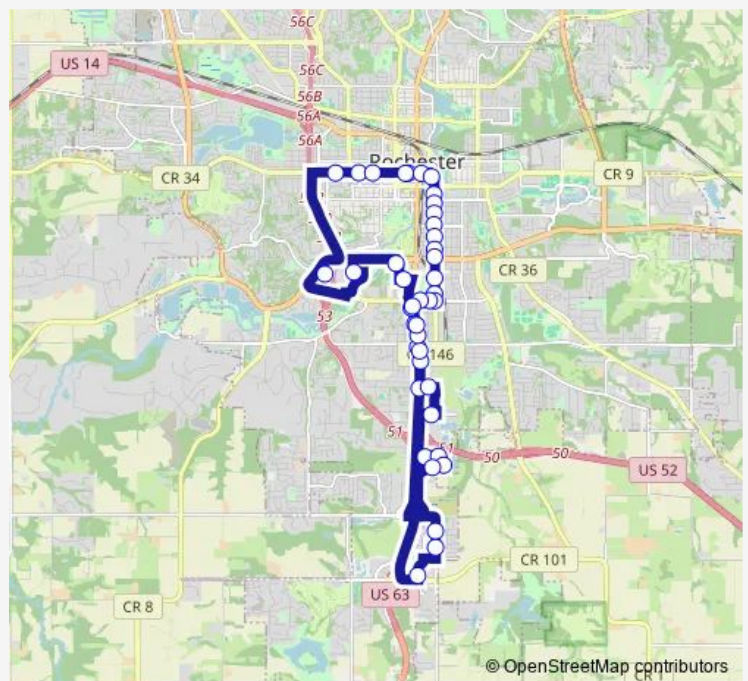

Bus 23 Night Route 23 Night

[Go to website](#)

Direction
 Downtown Transit Center Station A — Downtown Transit Center Station D
 41 stops
[Open route schedule](#)

- Downtown Transit Center Station A
- 2nd Street Southeast and 1st Avenue Southeast
- Along 3rd Avenue Southeast South of 2nd Street Southeast
- 3rd Avenue Southeast and 5th Street Southeast
- 3rd Avenue Southeast and 6 1/2 Street Southeast
- 3rd Avenue Southeast and 8th Street Southeast
- 3rd Avenue Southeast and 9th Street Southeast
- 3rd Avenue Southeast and 10th Street Southeast
- 3rd Avenue Southeast and 11th Street Southeast
- Along 3rd Avenue Southeast and North of 12th Street Southeast
- Along 3rd Avenue Southeast and North of 14th Street Southeast
- 3rd Avenue Southeast and Aune Drive Southeast
- 16th Street Southeast and 3rd Avenue Southeast
- 16th Street Southeast and 2nd Avenue Southeast
- 16th Street Southeast and Arena Drive Southeast
- Along Broadway Avenue South and South of 16th Street Southeast
- Broadway Avenue South and 18th Street Southwest
- Along Broadway Avenue Street South of 20th Street Southwest

Route info

Direction: Downtown Transit Center Station A
 Stops: 41
 Trip Duration: 0 hour 50 min

23 Night — Route 23 Night

Broadway Avenue South and 25th St Southwest

Along Woodlake Drive Southeast and North of 35th Street Southeast

Saint Bridget's Road Southeast and Garden Court Southeast

Target South

28th St Southeast Of Broadway

Walmart South

Along Broadway Avenue South and South of 21st Street Northeast

Broadway Avenue South and 21st St Southeast

Broadway Avenue South and 19th Street Southeast

Broadway Avenue South and 18th Street Southeast

Along Broadway Avenue South and South of 16th Street Southeast

14 St Southwest and 2 Ave Southwest

Near 12th St Southwest and Crossroads Dr Southwest