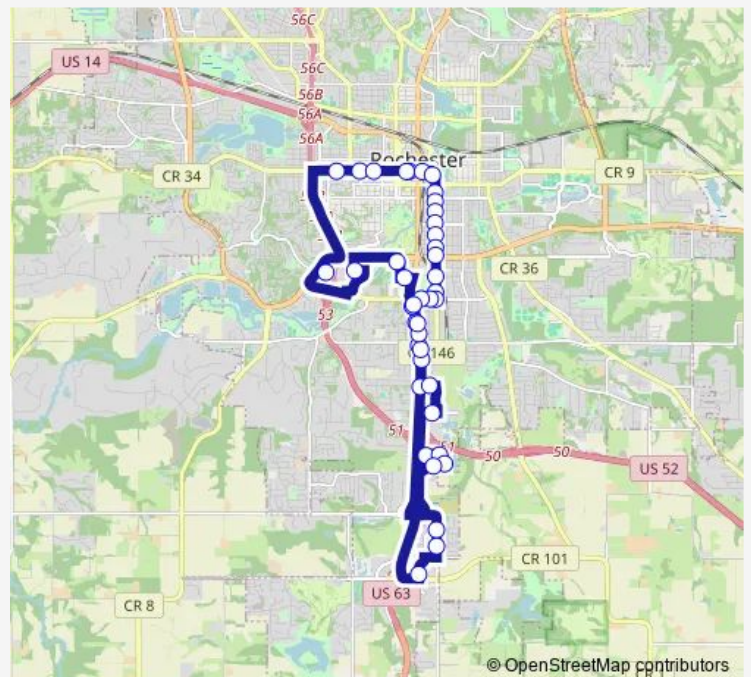

## Bus 23 Night Route 23 Night

[Go to website](#)

### Direction

undefined — undefined

0 stops

[Open route schedule](#)

### Route schedule

undefined — undefined

Monday 19:15-21:45

Tuesday 19:15-21:45

Wednesday 19:15-21:45

Thursday 19:15-21:45

Friday 19:15-21:45

Saturday —

### Route info

Direction:

Stops: 0

Trip Duration: — min

23 Night — Route 23 Night

23 Night Bus time schedules and route maps are available in an offline PDF at [busmaps.com](https://busmaps.com). Use the [busmaps.com](https://busmaps.com) website to see live bus times, train schedule or subway schedule, and step-by-step directions for all public transit in Rochester