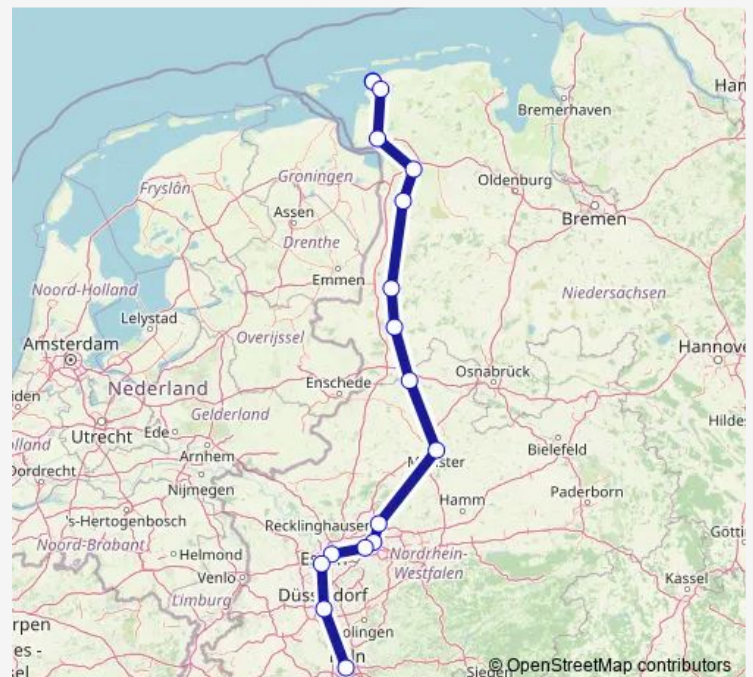

Norden

Emden Hbf

Leer(Ostfriesl)

Papenburg(Ems)

Meppen

Lingen(Ems)

Rheine

Münster(Westf)Hbf

Recklinghausen Hbf

Wanne-Eickel Hbf

Gelsenkirchen Hbf

Oberhausen Hbf

Duisburg Hbf

Düsseldorf Hbf

Köln Hbf

Route schedule

Norddeich Mole — Köln Hbf

Monday 09:52

Tuesday 09:52-12:32

Wednesday 09:52-12:32

Thursday 09:52-12:32

Friday 09:52-12:32

Saturday 09:52-12:32

Sunday 09:52-12:32

Route info

Direction: Norddeich Mole

Stops: 17

Trip Duration: 4 hour 26 min

■ IC 2201

IC 2201 Rail time schedules and route maps are available in an offline PDF at busmaps.com. Use the busmaps.com website to see live bus times, train schedule or subway schedule, and step-by-step directions for all public transit in Norden