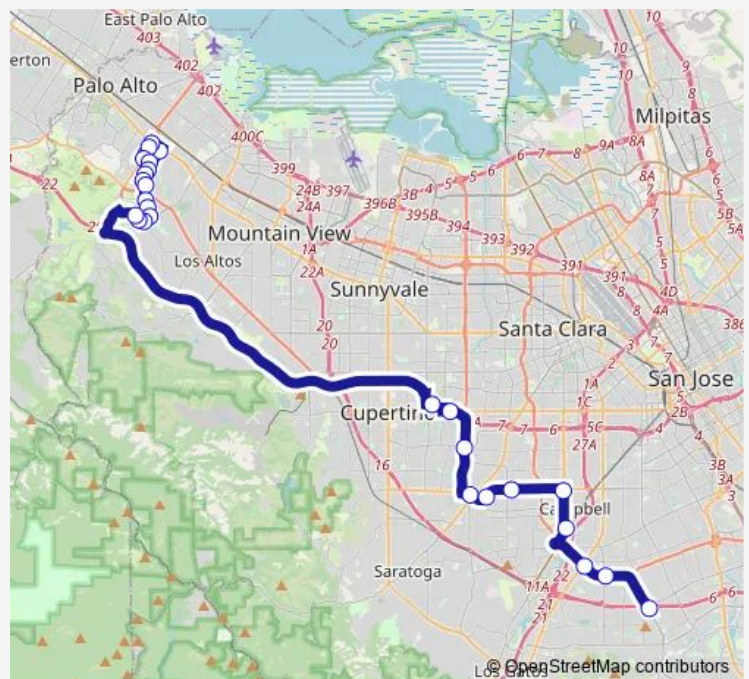

Camden & Olympia

Winchester Station (Bay 1)

Hamilton & Winchester

Hamilton & Mendenhall

Hamilton & Sagemont

Prospect & Saratoga

Lawrence & Moorpark

Stevens Creek & I-280

Thursday 06:13-07:07

Friday 06:13-07:07

Saturday —

Sunday —

Route info

Direction: Camden & Highway 85

Stops: 30

Trip Duration: 1 hour 12 min

Express 101 — Camden & Hwy 85 - Stanford Research Park **BusMaps**

Hanover & Curve

Hanover & Curve

Page Mill & Hanover

Page Mill & Hansen

Page Mill & Ramos

El Camino & Page Mill

Hansen & El Camino

Hansen & Curve

Hansen & Page Mill

Direction

Hansen & Page Mill — Camden & Highway 85

28 stops

[Open route schedule](#)

Hansen & Page Mill

Hansen & Curve