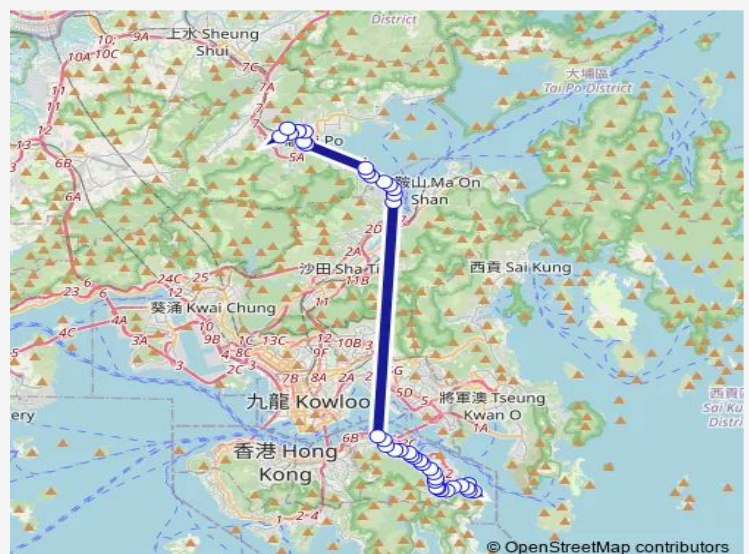

[Ctb] LOK HIN Terrace, Chai WAN Road[[Kmb+Ctb] LOK HIN Terrace/
Lok HIN Terrace, Chai WAN Road[[Kmb] LOK HIN Terrace

[Ctb] WAN Tsui Shopping Centre, Chai WAN Road[[Kmb+Ctb] WAN Tsui Shopping Centre/
Wan Tsui Shopping Centre, Chai WAN Road[[Kmb] WAN Tsui Shopping Centre

[Ctb] Youth Square, Chai WAN Road

[Ctb] YU Hing House Hing WAH Estate, Chai WAN Road[[Kmb+Ctb] YU Hing House Hing WAH Estate/
Yu Hing House Hing WAH Estate, Chai WAN Road[[Kmb] YU Hing House Hing WAH Estate

[Ctb] Star OF THE SEA Catholic Church, Chai WAN Road[[Kmb+Ctb] Star OF THE SEA Catholic Church/
Star OF THE SEA Catholic Church, Chai WAN Road[[Kmb] Star OF THE SEA Catholic Church

Route schedule

[Ctb] SIU SAI WAN Sports Ground, SIU SAI WAN Road[[Kmb] SIU SAI WAN Sports Ground — [Ctb] TAI PO Public Swimming Pool/
Tai PO Public Swimming Pool, Ting TAI Road[[Kmb+Ctb] TAI PO Public Swimming Pool/
Tai PO Public Swimming Pool, Ting TAI Road[[Kmb] TAI PO Public Swimming Pool[[Lwb] TAI PO Public Swimming Pool

Monday	07:20-17:55
Tuesday	07:20-17:55
Wednesday	07:20-17:55
Thursday	07:20-17:55
Friday	07:20-17:55
Saturday	—
Sunday	—

Route info

Direction: [Ctb] SIU SAI WAN Sports Ground, SIU SAI WAN Road[[Kmb] SIU SAI WAN Sports Ground

Stops: 39

Trip Duration: 1 hour 50 min