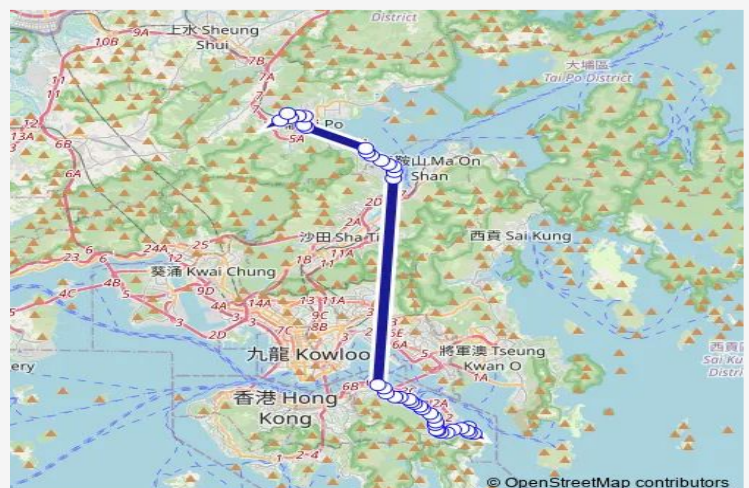

[Ctb] YU Hing House Hing WAH Estate, Chai WAN Road[[Kmb+Ctb] YU Hing House Hing WAH Es-

Route schedule

[Ctb] SIU SAI WAN Sports Ground, SIU SAI WAN Road[[Kmb+Ctb] SIU SAI WAN Sports Ground/
Siu SAI WAN Sports Ground, SIU SAI WAN Road[[Kmb] SIU SAI WAN Sports Ground — [Kmb+Ctb] TAI PO Public Swimming Pool/
Tai PO Swimming Pool, Ting TAI Road[[Kmb] TAI PO Public Swimming Pool[[Lwb] TAI PO Public Swimming Pool

Monday	07:20-17:55
Tuesday	07:20-17:55
Wednesday	07:20-17:55
Thursday	07:20-17:55
Friday	07:20-17:55
Saturday	—
Sunday	—

Route info

Direction: [Ctb] SIU SAI WAN Sports Ground, SIU SAI WAN Road[[Kmb+Ctb] SIU SAI WAN Sports Ground/
Siu SAI WAN Sports Ground, SIU SAI WAN Road[[Kmb] SIU SAI WAN Sports Ground

Stops: 39
 Trip Duration: 1 hour 42 min

tate/
Yu Hing House Hing WAH Estate, Chai WAN Road[[Kmb] YU Hing House Hing WAH Estate

[Ctb] Star OF THE SEA Catholic Church, Chai WAN Road[[Kmb+Ctb] Star OF THE SEA Catholic Church/
Star OF THE SEA Catholic Church, Chai WAN Road[[Kmb] Star OF THE SEA Catholic Church