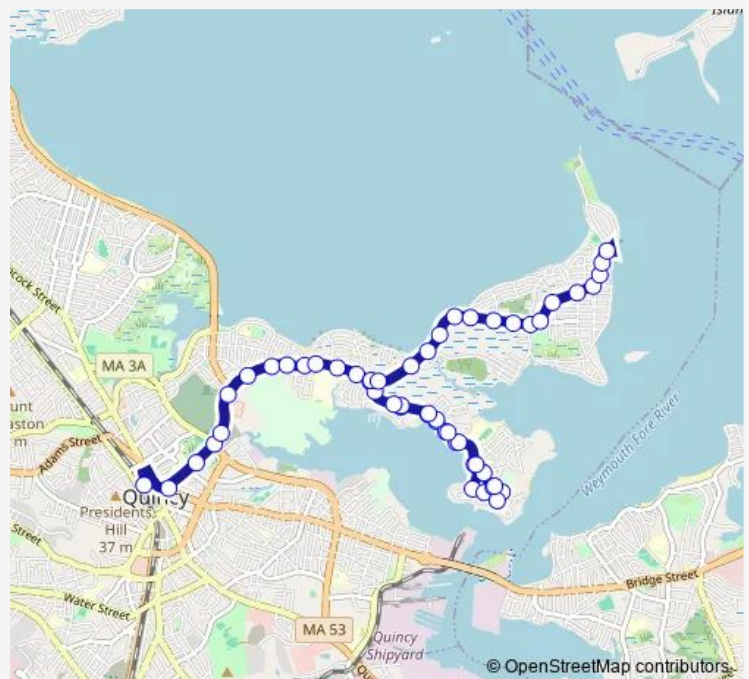

### Route info

Direction: Quincy Center

Stops: 52

Trip Duration: 0 hour 21 min

216 — Houghs Neck - Quincy Center Station via Germantown

26 Taffrail Rd

Taffrail Rd @ Bicknell St

Bicknell St @ O'Brien Towers Driveway

## Route info

Direction: Sea St @ Fensmere Ave

Stops: 30

Trip Duration: 0 hour 14 min

Mcgrath Hwy opp Brackett St

Mcgrath Hwy @ Washington St

Washington St @ Coddington St

1250 Hancock St

## Route info

Direction: Quincy Center

Stops: 51

Trip Duration: 0 hour 20 min

Bicknell St @ Yardarm Ln

Palmer St @ Shed St

Palmer St @ Bowes Ave

Palmer St @ Roach St

Sea St @ Manet Ave

Sea St @ Wall St

Sea St @ Bell St

Sea St @ Thomas St

1263 Sea St

Sea St @ Fensmere Ave

216 Bus time schedules and route maps are available in an offline PDF at [busmaps.com](https://busmaps.com). Use the [busmaps.com](https://busmaps.com) website to see live bus times, train schedule or subway schedule, and step-by-step directions for all public transit in Boston