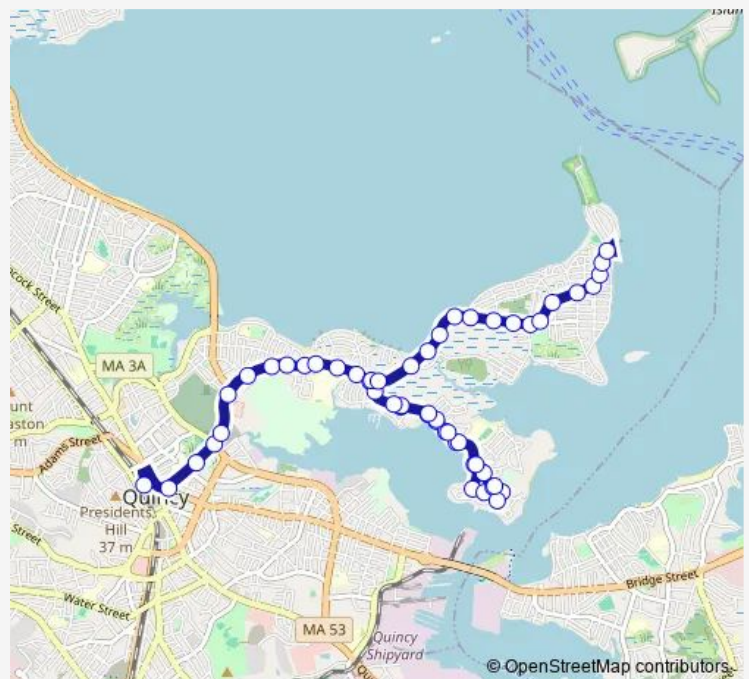

Thursday 14:30

Friday 14:30

Saturday —

Sunday —

Route info

Direction: Sea St @ Moffat Rd

Stops: 21

Trip Duration: 0 hour 12 min

216 — Houghs Neck - Quincy Center Station via Germantown

Direction

Quincy Center — Sea St @ Fensmere Ave

52 stops

[Open route schedule](#)

Quincy Center

Coddington St @ Washington St

Coddington St @ Quincy Ymca

Route info

Direction: Sea St @ Fensmere Ave

Stops: 28

Trip Duration: 0 hour 13 min

Coddington St @ Quincy High School

1250 Hancock St

Quincy Center

Direction

Sea St @ Thomas St

1263 Sea St

Sea St @ Fensmere Ave

216 Bus time schedules and route maps are available in an offline PDF at busmaps.com. Use the busmaps.com website to see live bus times, train schedule or subway schedule, and step-by-step directions for all public transit in Boston