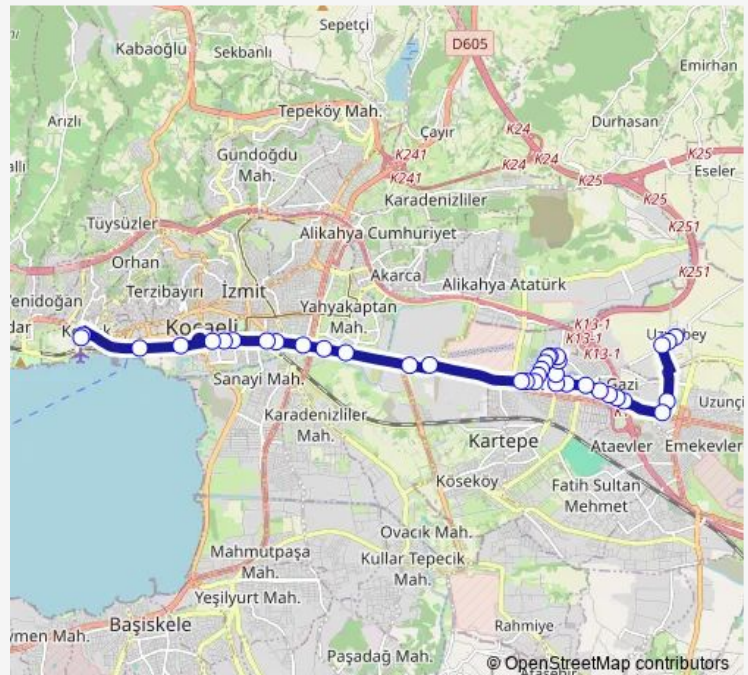

### Route schedule

Bati Terminali Peronlar — UZUNBEY CAMİİ 1

Monday 07:17-23:25

Tuesday 07:17-23:25

Wednesday 07:17-23:25

Thursday 07:17-23:25

Friday 07:17-23:25

Saturday 07:22-23:15

### Route info

Direction: Bati Terminali Peronlar

Stops: 33

Trip Duration: 0 hour 24 min

216 — Uzunbey-İzmit

BusMaps

FÜRSAN ORTAOKULU

KÖSEKÖY DUMLUPINAR CAMİİ 1