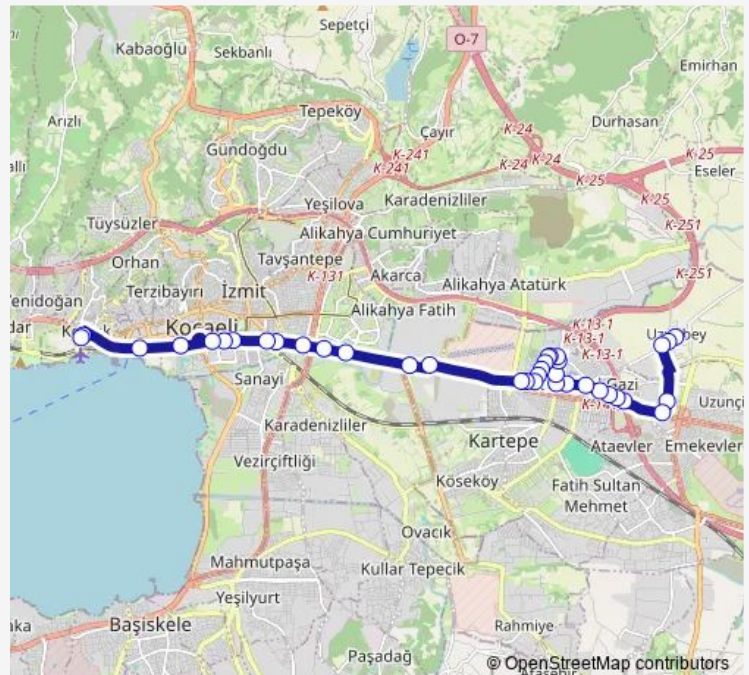

Thursday 06:39-23:13

Friday 06:39-23:13

Saturday 06:40-23:25

Sunday 07:22-23:15

Route info

Direction: Uzunbey Camii 2

Stops: 37

Trip Duration: 0 hour 26 min

Route info

Direction: Bati Terminali Peronlar

Stops: 33

Trip Duration: 0 hour 24 min

Ertuğrul Gazi Sağlık Ocağı

Akintürk Sokak 1

Beşevler Camii

Kartepe Viraj 2