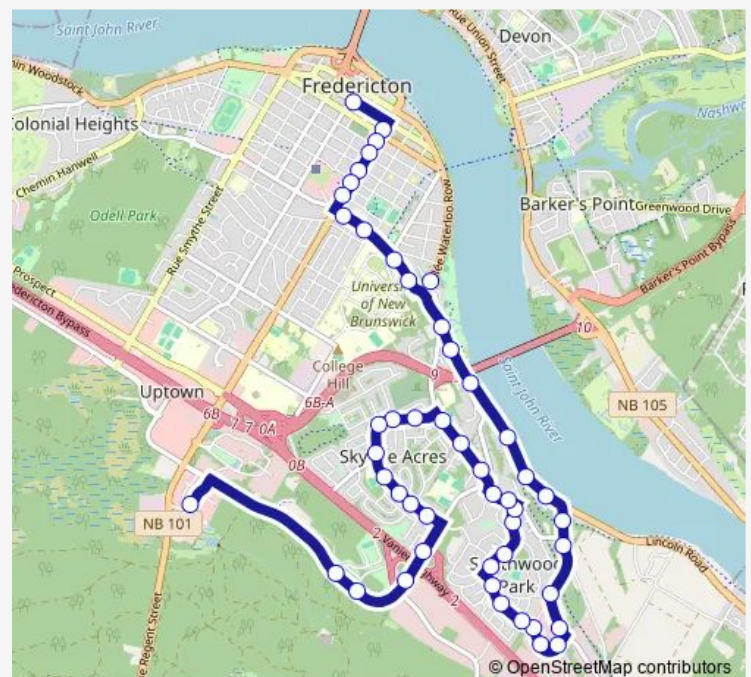

### Direction

Kings Place — Riocan Ave at Corbett Centre

50 stops

[Open route schedule](#)

Kings Place

101 Regent

Regent & George

229 Regent

### Route schedule

Kings Place — Riocan Ave at Corbett Centre

Monday 06:15-16:45

Tuesday 06:15-16:45

Wednesday 06:15-16:45

Thursday 06:15-16:45

Friday 06:15-16:45

Saturday 07:15

### Route info

Direction: Kings Place

Stops: 50

Trip Duration: 0 hour 25 min

■ 216 — Corbett Center

365 Wilsey

245 Hilton

155 Hilton