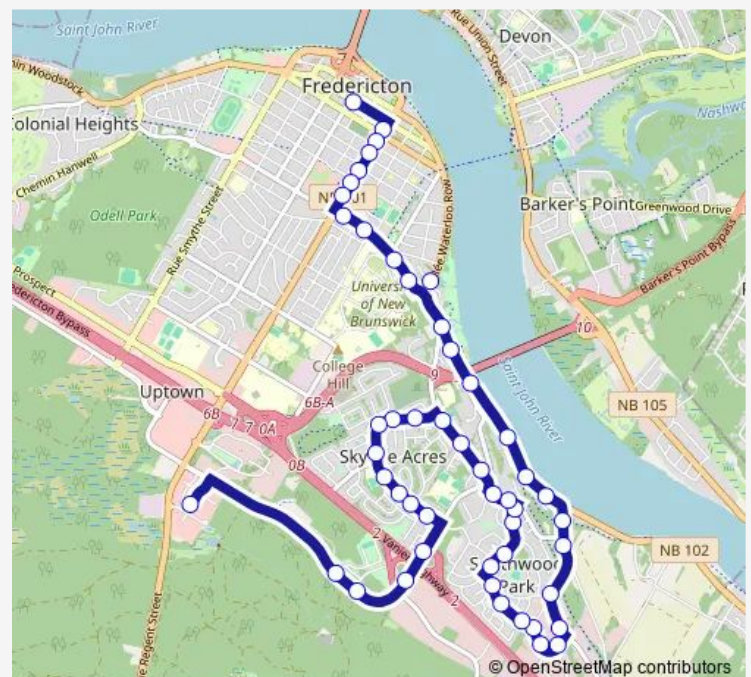

Wilsey Rd South Near Lincoln Rd

135 Wilsey

271 Wilsey

Route schedule

Kings Place — Riocan Ave at Corbett Centre

Monday 06:15-16:45

Tuesday 06:15-16:45

Wednesday 06:15-16:45

Thursday 06:15-16:45

Friday 06:15-16:45

Saturday 07:15

Sunday —

Route info

Direction: Kings Place

Stops: 50

Trip Duration: 0 hour 25 min