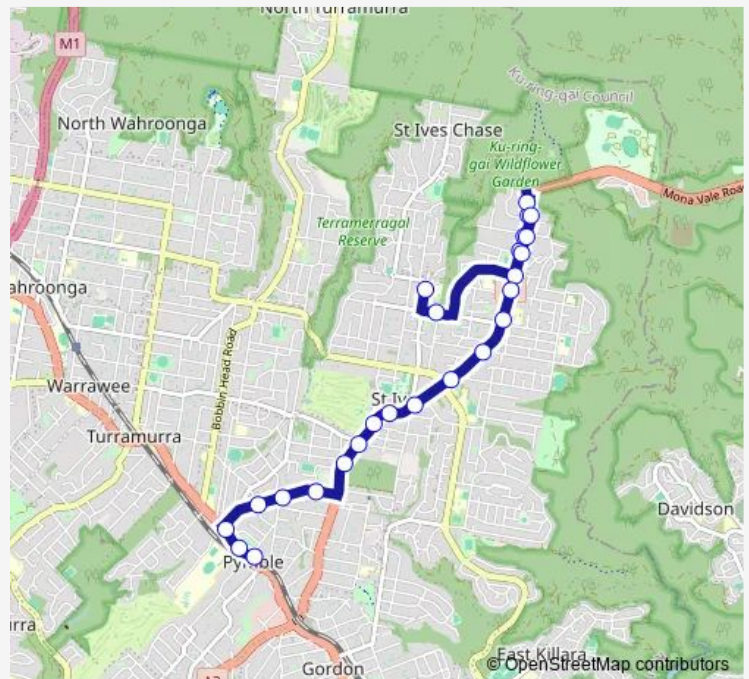

# School Bus 216 St Ives North PS to Pymble Station via Richmond Av

[Go to website](#)

**Direction**

St Ives North Public School, Memorial Av — Grandview St Opp Pymble Station

25 stops

[Open route schedule](#)

**Route schedule**

St Ives North Public School, Memorial Av — Grandview St Opp Pymble Station

Monday	15:05
Tuesday	15:05
Wednesday	15:05
Thursday	15:05
Friday	—
Saturday	—
Sunday	—

**Route info**

Direction: St Ives North Public School, Memorial Av

Stops: 25

Trip Duration: 0 hour 30 min

216 — St Ives North PS to Pymble Station via Richmond Av **BusMaps**

Telegraph Rd At Station St

Telegraph Rd At Graham Av

Pacific Hwy After Telegraph Rd

Pacific Hwy At Post Office St