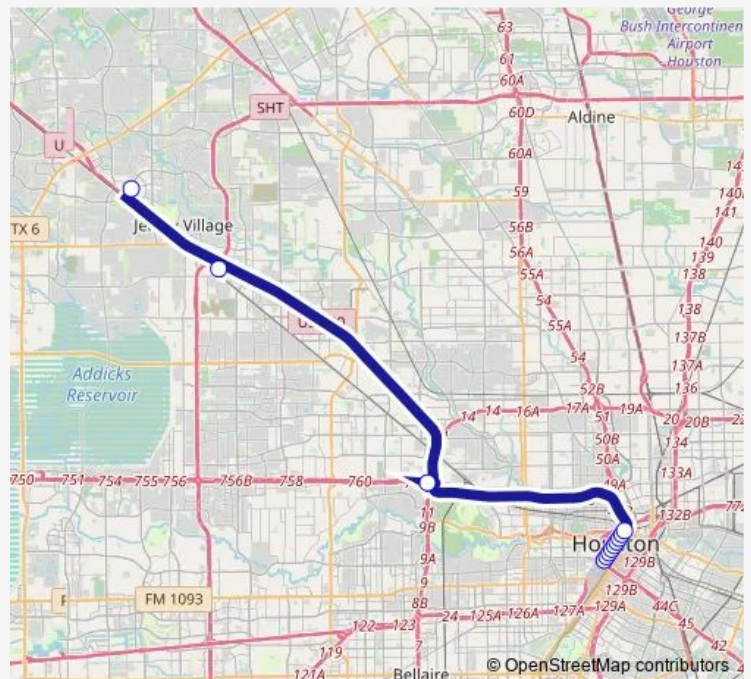

Bus 216 W L York / NW Station P&R

[Go to website](#)

Direction

Smith St @ Jefferson St — Northwest Station Park & Ride

2 stops

[Open route schedule](#)

Smith St @ Jefferson St

Northwest Station Park & Ride

Route schedule

Smith St @ Jefferson St — Northwest Station Park & Ride

Monday 05:25-07:55

Tuesday 05:25-07:55

Wednesday 05:25-07:55

Thursday 05:25-07:55

Friday 05:25-07:55

Saturday —

Sunday —

Route info

Direction: Smith St @ Jefferson St

Stops: 2

Trip Duration: 0 hour 28 min

216 — W L York / NW Station P&R

Direction

Northwest Station Park & Ride — Smith St @ Jefferson St

12 stops

[Open route schedule](#)

Northwest Station Park & Ride

West Little York Park & Ride

Northwest Transit Center - Platform 2

Franklin St @ Bagby St

Smith St @ Preston St

Smith St @ Texas Ave