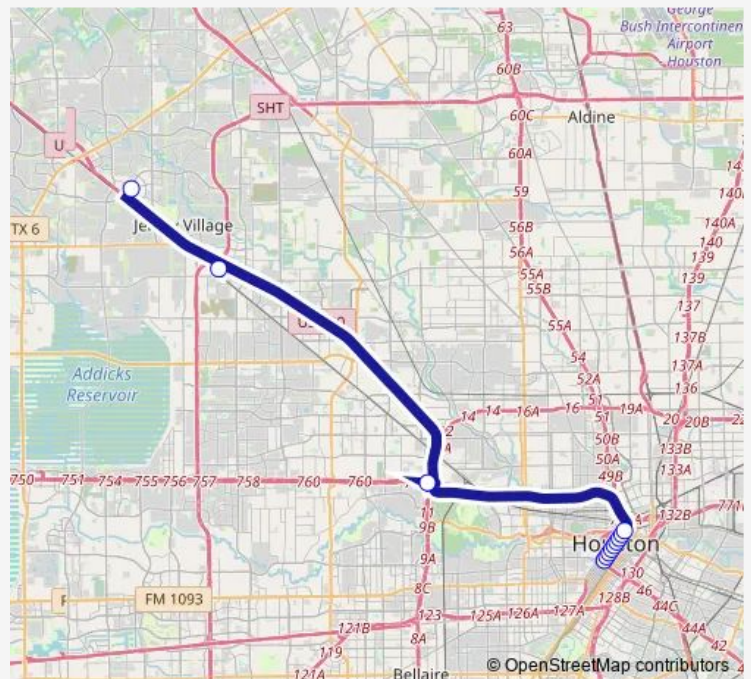

Direction

Smith St @ Jefferson St — Northwest Station Park & Ride

2 stops

[Open route schedule](#)

Smith St @ Jefferson St

Northwest Station Park & Ride

Route schedule

Smith St @ Jefferson St — Northwest Station Park & Ride

Monday 05:25-07:55

Tuesday 05:25-07:55

Wednesday 05:25-07:55

Thursday 05:25-07:55

Friday 05:25-07:55

Saturday —

Sunday —

Route info

Direction: Smith St @ Jefferson St

Stops: 2

Trip Duration: 0 hour 28 min

Direction

Northwest Station Park & Ride — Smith St @ Jefferson St

12 stops

[Open route schedule](#)

Northwest Station Park & Ride

West Little York Park & Ride

Northwest Transit Center - Platform 2

Franklin St @ Bagby St

Smith St @ Preston St

Smith St @ Texas Ave

Smith St @ Rusk St

Smith St @ Mckinney St

Smith St @ Dallas St