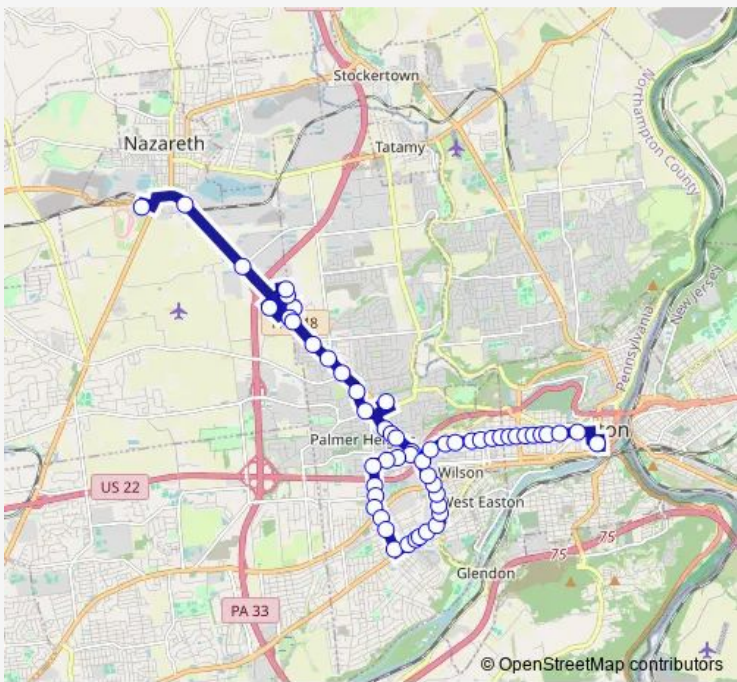

[Go to website](#)

Direction
 Nazareth Plaza Eb — Eitc - Easton Intermodal Transit Center
 56 stops
[Open route schedule](#)

- Nazareth Plaza Eb
- Rt 248 at Jandy Sb
- Rt 248 at Eastgate Wb
- Corriere at Nazareth
- Northampton Crossings - Walmart
- 3750 Northampton Crossing
- Dryland at Wegmans
- 3756 Nazareth Road
- 3701 Nazareth Road Sb
- Nazareth at Kingston Sb
- Nazareth at Van Buren Eb
- Nazareth at Northgate Sb
- Old Nazareth at Swanson
- Old Nazareth at Seip
- Palmer Park Mall
- Nazareth at Jewel Sb
- Nazareth at Kathryn Sb
- Nazareth at Lawnherst Sb
- Nazareth at Sales
- Northampton at Sales Wb
- Northampton at Community Wb

Route schedule
 Nazareth Plaza Eb — Eitc - Easton Intermodal Transit Center

Monday	07:30-22:30
Tuesday	07:30-22:30
Wednesday	07:30-22:30
Thursday	07:30-22:30
Friday	07:30-22:30
Saturday	08:40-22:40
Sunday	—

Route info
 Direction: Nazareth Plaza Eb
 Stops: 56
 Trip Duration: 0 hour 51 min

Northampton at Kathryn Wb

Greenwood at Northampton Sb

Greenwood at Charlotte

Greenwood at Hartley Sb

William Penn Plaza Eb

Greenwood at Grove Sb

Saturday 07:35-21:35

Sunday —

Route info

Direction: Eitc - Easton Intermodal Transit Center

Stops: 66

Trip Duration: 0 hour 57 min

Greenwood at Oregon

Freemansburg at Milford Eb