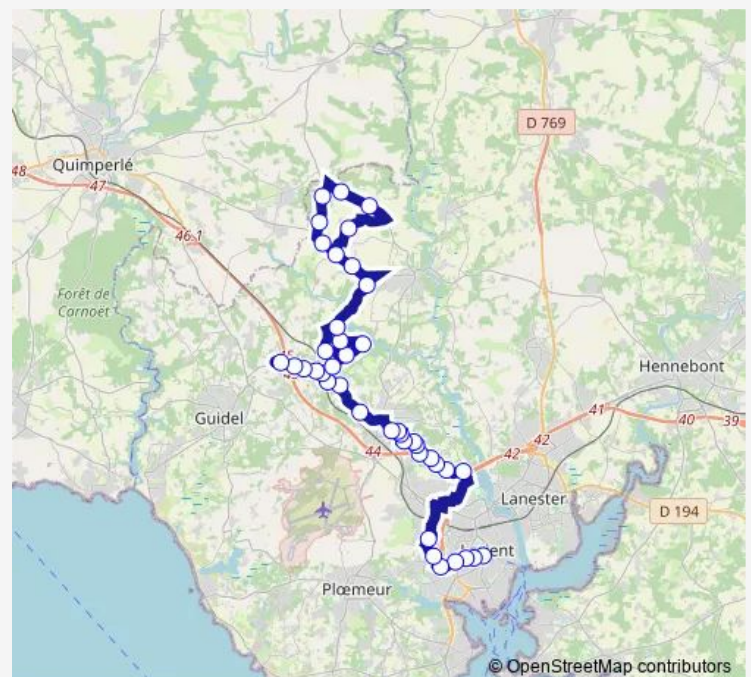

Thursday 07:12-08:10

Friday 07:12-08:10

Saturday —

Sunday —

Route info

Direction: Z.A. de Pen Mané

Stops: 26

Trip Duration: 0 hour 40 min

216 — Pont-Scorff Boterff - Gestel Mairie - Queven - Lorient Lycées et université

Campus Lettres

Lycées

Merville

Bayard

Sécurité Sociale

Direction

Keroter — Sécurité Sociale

30 stops

[Open route schedule](#)

Keroter

Kervaise

Kerbouic

Boterff

Kerganaouen

Kerviniou

Thursday 06:38

Friday 06:38

Saturday —

Sunday —

Route info

Direction: Keroter

Stops: 30

Trip Duration: 1 hour 0 min