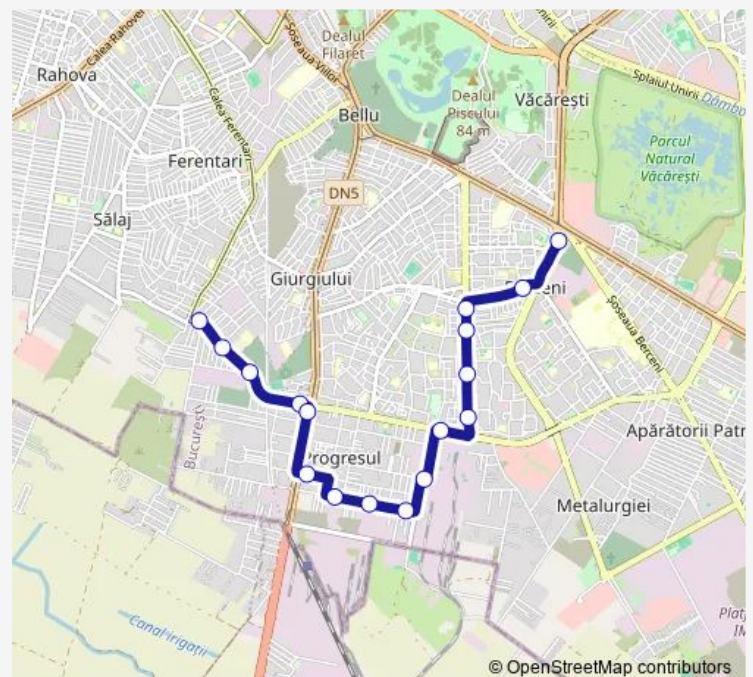

### Direction

Zetarilor — Piata Sudului

17 stops

[Open route schedule](#)

Zetarilor

Baciului

Cimitirul Progresul

Luica

### Route schedule

Zetarilor — Piata Sudului

Monday 05:00-22:15

Tuesday 05:00-22:15

Wednesday 05:00-22:15

Thursday 05:00-22:15

Friday 05:00-22:15

Saturday 05:00-22:15

### Route info

Direction: Zetarilor

Stops: 17

Trip Duration: 0 hour 21 min

## Direction

Piata Sudului — Zetarilor

18 stops

[Open route schedule](#)

Piata Sudului

Piata Sudului

Bd. Alexandru Obregia

Izvorul Rece