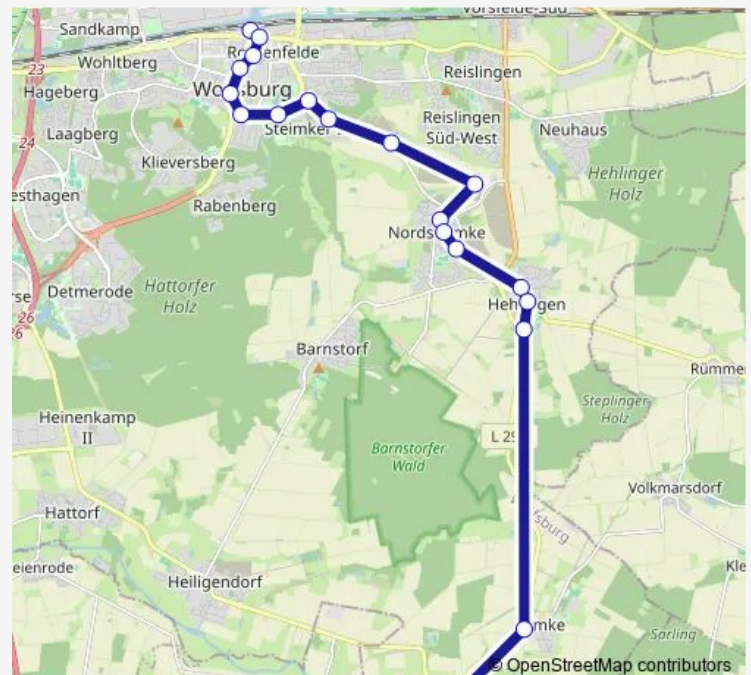

Wolfsburg Hauptbahnhof

### Route schedule

Neindorf(Wolfsburg) Schule — Wolfsburg Hauptbahnhof

Monday 05:19-19:55

Tuesday 05:19-19:55

Wednesday 05:19-19:55

Thursday 05:19-19:55

Friday 05:19-19:55

Saturday 09:30-19:30

### Route info

Direction: Neindorf(Wolfsburg) Schule

Stops: 21

Trip Duration: 0 hour 45 min

## Route info

Direction: Wolfsburg Kiebitzweg

Stops: 4

Trip Duration: 0 hour 7 min