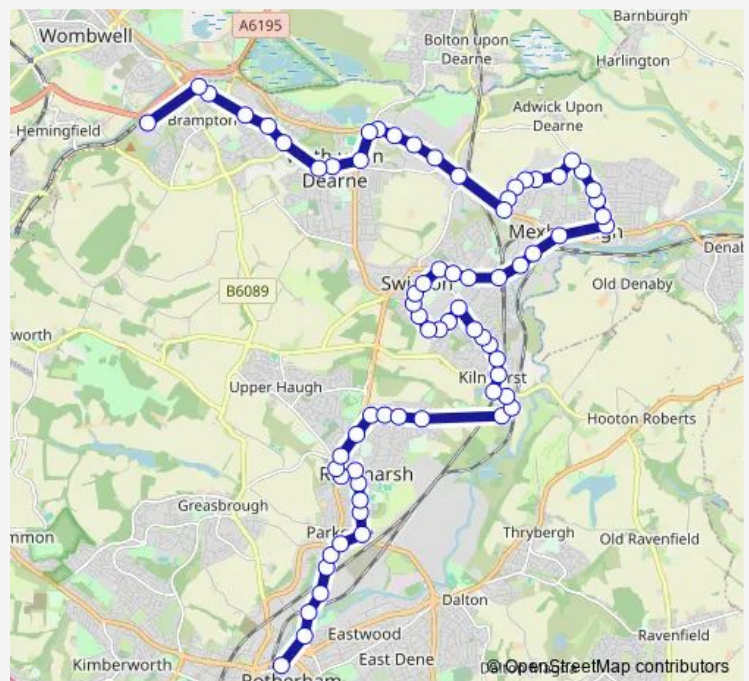

### Direction

Corton Wood/Dearne Valley Parkway — Rotherham Interchange/A3

75 stops

[Open route schedule](#)

Corton Wood/Dearne Valley Parkway

Wath Road/Kingfisher Drive

Wath Road/Cliffe Road

Barnsley Road/Grove Road

### Route schedule

Corton Wood/Dearne Valley Parkway — Rotherham Interchange/A3

Monday 07:38-18:57

Tuesday 07:38-18:57

Wednesday 07:38-18:57

Thursday 07:38-18:57

Friday 07:38-18:57

Saturday 07:41-18:53

### Route info

Direction: Corton Wood/Dearne Valley Parkway

Stops: 75

Trip Duration: 1 hour 10 min

216 — Rotherham - Cortonwood or Barnsley

Elm Road/Chestnut Grove

Maple Road/Elm Road

Arnold Crescent/Browning Road