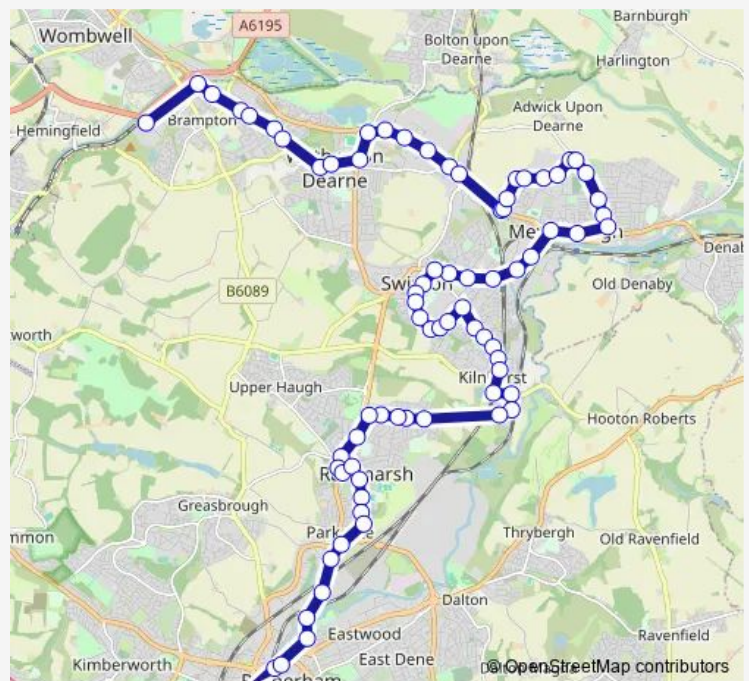

Highwoods Road/Manvers Road

Highwoods Road/Elm Road

Elm Road/Ash Crescent

Route schedule

Corton Wood/Dearne Valley Parkway — Rotherham Interchange/A3

Monday 07:38-18:57

Tuesday 07:38-18:57

Wednesday 07:38-18:57

Thursday 07:38-18:57

Friday 07:38-18:57

Saturday 07:41-18:53

Sunday —

Route info

Direction: Corton Wood/Dearne Valley Parkway

Stops: 75

Trip Duration: 1 hour 14 min

Adwick Road/Doncaster Road

Bank Street/High Street

Hartley Street/Wath Road

Rowms Lane/Talbot Road

Bridge Street/New Station Road

Station Street/Lime Grove

Station Street/Queen Street

Church Street/Milton Street

Direction: Rotherham Interchange/A3

Stops: 71

Trip Duration: 1 hour 11 min

Highthorn Road/Sivilla Road

Highthorn Road/Meadow View Road

Highthorn Road/Birdwell Road

Highthorn Road/Carlisle Street

Fitzwilliam Street/Lawrence Drive