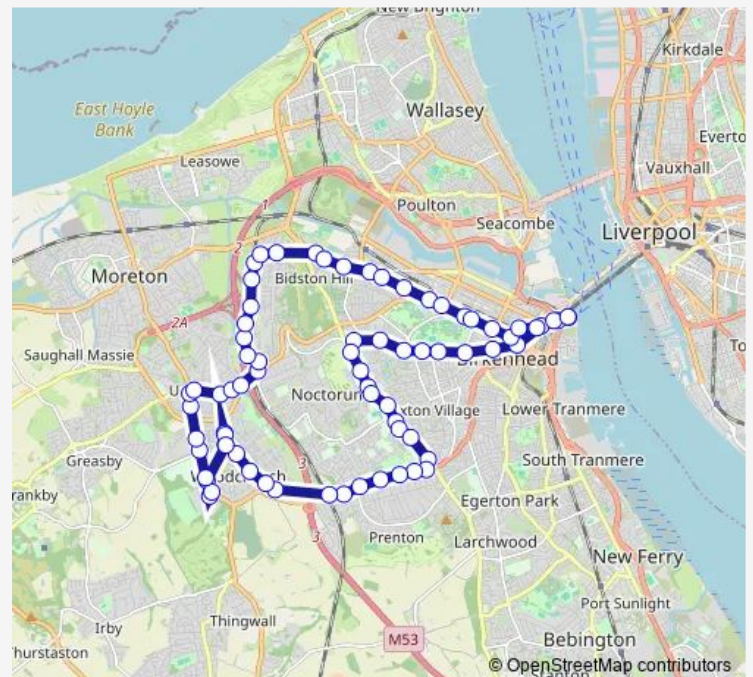

Argyle Street

Birkenhead Bus Station

Catherine Street

Cole Street

St Helens Close

Slatey Road

Manor Hill

Forest Road

Thursday 06:15-07:15

Friday 06:15-07:15

Saturday 06:15-08:15

Sunday —

Route info

Direction: Woodside Interchange

Stops: 73

Trip Duration: 0 hour 58 min

Hoole Road

Home Farm Road

Ferny Brow Road

Whitefield Close

Hoole Road

Hoole Road

Whitefield Close

Pool Lane

Beechwood Drive

Bidston Green Drive

St Oswalds Avenue

Fender Way

School Lane

Hurrell Road

Gautby Road

Egan Road