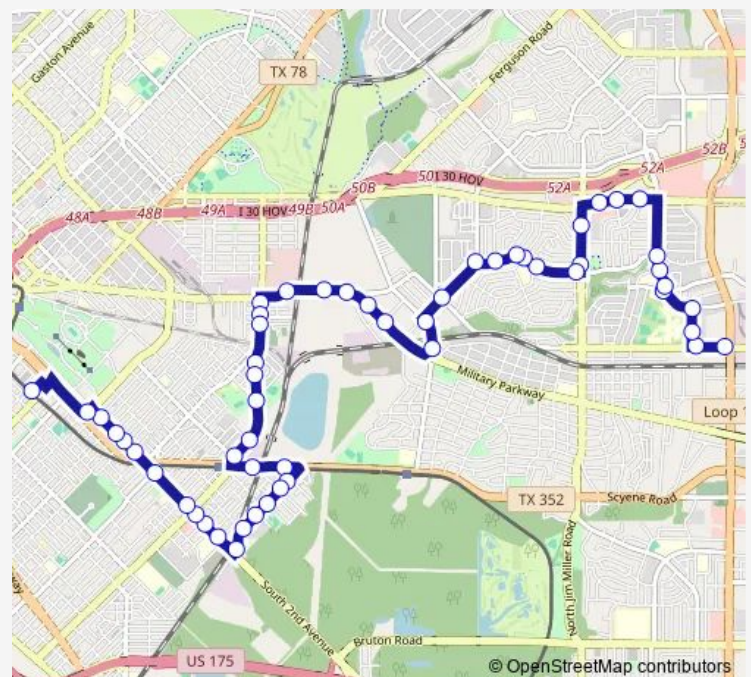

Everglade @ Menefee - W - Ns

Everglade @ Hunnicut - W - Ns

Hunnicut @ Forney - S - Ns

Lawnview @ Hunnicut - S - Fs

Route schedule

Forney @ Buckner - W - Fs — J B Jackson JR Transit Center

Monday 04:16-00:48⁺¹

Tuesday 04:16-00:48⁺¹

Wednesday 04:16-00:48⁺¹

Thursday 04:16-00:48⁺¹

Friday 04:16-00:48⁺¹

Saturday 04:46-00:48⁺¹

Sunday 04:46-00:48⁺¹

Route info

Direction: Forney @ Buckner - W - Fs

Stops: 54

Trip Duration: 0 hour 42 min

216 — Everglade

Lawnview @ Military - S - Ns

Military @ Cresthill - W - Ns

Military @ Peachtree - W - Ns

Military @ Forney - W - Fs

Military @ Forney - W - Mb