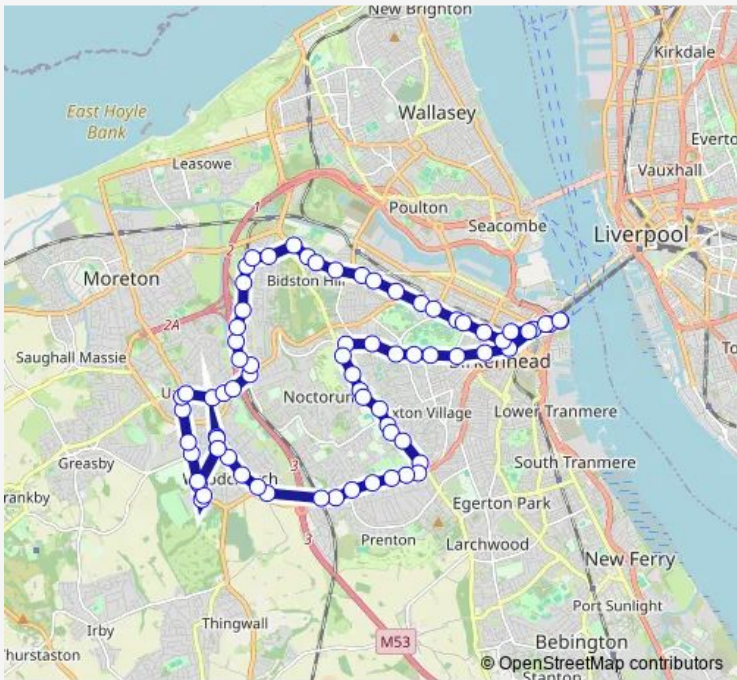

Bus 216 Woodside Interchange - Woodside Interchange

[Go to website](#)

Direction
 Woodside Interchange — Woodside Interchange
 74 stops
[Open route schedule](#)

- Woodside Interchange
- Hamilton Square Station
- Argyle Street
- Birkenhead Bus Station
- Catherine Street
- Cole Street
- St Helens Close
- Slatey Road
- Manor Hill
- Forest Road
- Hill Road
- Blaydon Walk
- Howbeck Road
- Westminster Court
- Wexford Road
- Silverdale Road
- Village Road
- Hillside View
- Rose Mount
- Fairview Road
- Elm Road North

Route schedule
 Woodside Interchange — Woodside Interchange

Monday	06:15-07:15
Tuesday	06:15-07:15
Wednesday	06:15-07:15
Thursday	06:15-07:15
Friday	06:15-07:15
Saturday	06:15-08:15
Sunday	—

Route info
 Direction: Woodside Interchange
 Stops: 74
 Trip Duration: 0 hour 58 min

216 — Woodside Interchange - Woodside Interchange **BusMaps**

Cambridge Road

Osmaston Road

Dovedale Close

Grainger Avenue

Ennerdale Road

Palmwood Close

Commonfield Road

Egan Road

Miriam Place

Connaught Way

Brassey Street

Morley Avenue

Asquith Avenue

Livingtone Street

Trinity Street