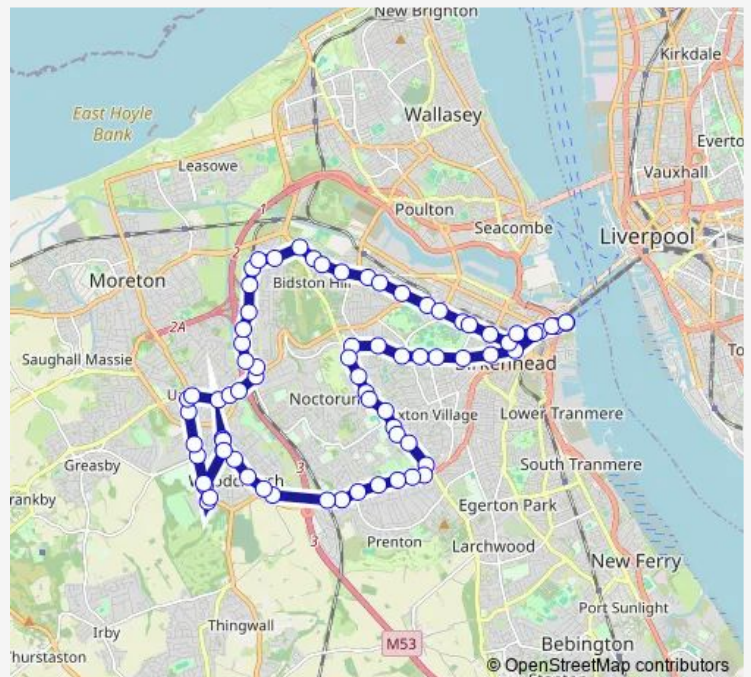

### Route schedule

Woodside Interchange — Woodside Interchange

Monday 06:15-07:15

Tuesday 06:15-07:15

Wednesday 06:15-07:15

Thursday 06:15-07:15

Friday 06:15-07:15

Saturday 06:15-08:15

### Route info

Direction: Woodside Interchange

Stops: 74

Trip Duration: 0 hour 58 min

216 — Woodside Interchange - Woodside Interchange

Cambridge Road

Osmaston Road

Dovedale Close

Morley Avenue

Asquith Avenue

Livingtone Street

Trinity Street

Watson Street

Clwyd Street

Conway Park Station

Hamilton Lane