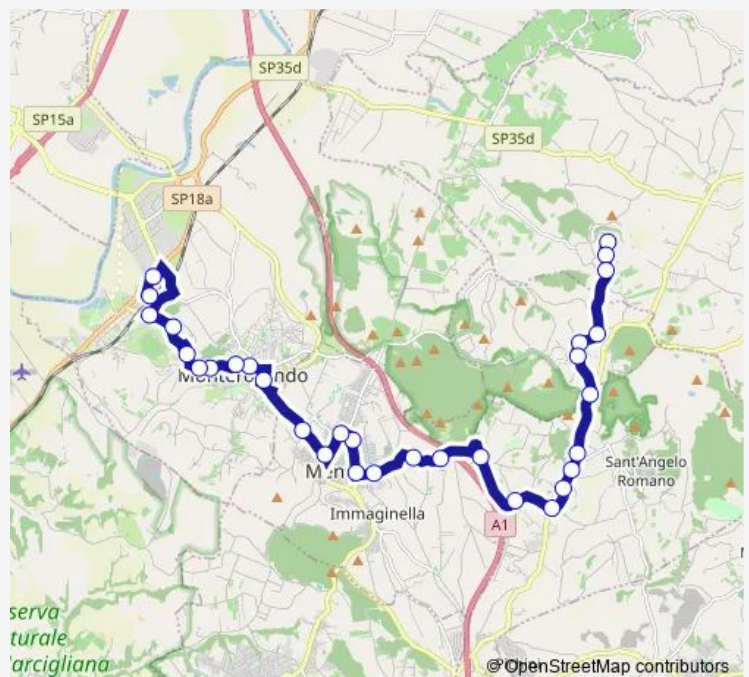

Thursday 05:50

Friday 05:50

Saturday 06:00-14:45

Sunday —

Route info

Direction: Palombara | Cretone # f14012

Stops: 31

Trip Duration: 0 hour 35 min