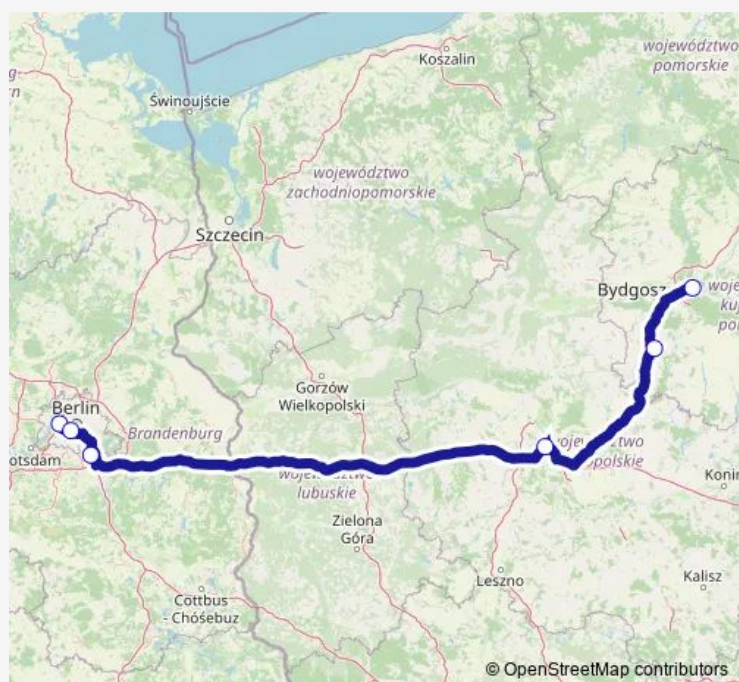

Berlin Airport BER (Berlin Brandenburg), Terminal 1/2

Międzyrzecz

Poznan, Bus Station Poznan Main Station

Route schedule

Berlin central bus station — Poznan, Bus Station Poznan Main Station

Monday 07:20

Tuesday 07:20

Wednesday —

Thursday —

Friday —

Saturday —

Sunday —

Route info

Direction: Berlin central bus station

Stops: 5

Trip Duration: 4 hour 15 min

Direction

Berlin central bus station — Bydgoszcz, Bus station

6 stops

[Open route schedule](#)

Berlin central bus station

Berlin Südkreuz train station

Berlin Airport BER (Berlin Brandenburg), Terminal 1/2