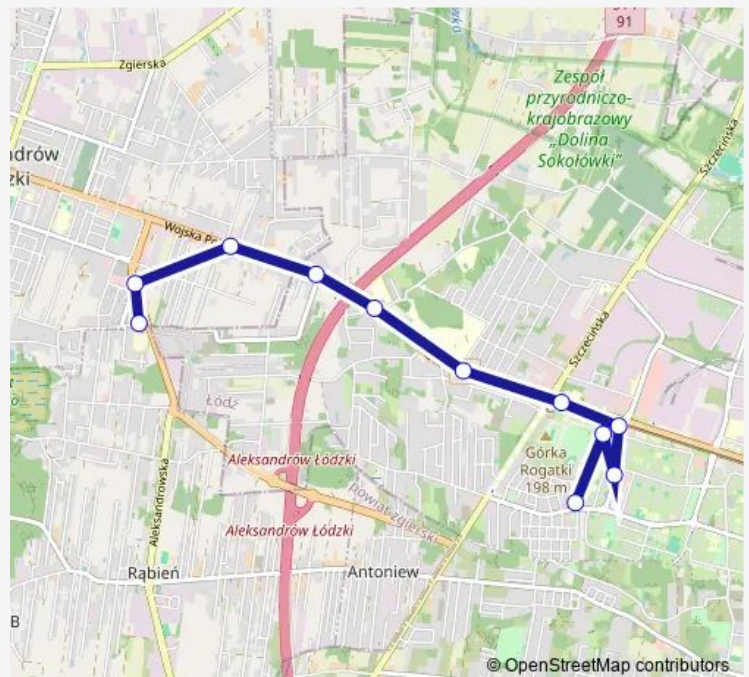

Teofilów Wici (5331)

Teofilów Wici (5332)

Route schedule

Poselska (Aleks.) (3482) — Teofilów Wici (5332)

Monday 04:40-22:40

Tuesday 04:40-22:40

Wednesday 04:40-22:40

Thursday 04:40-22:40

Friday 04:40-22:40

Saturday 05:40-22:40

Sunday 05:40-22:40

Route info

Direction: Poselska (Aleks.) (3482)

Stops: 11

Trip Duration: 0 hour 16 min

84B

BusMaps

Direction

Teofilów Wici (5332) — Poselska (Aleks.) (3482)

9 stops

[Open route schedule](#)

Teofilów Wici (5332)

Rydzowa - Lniana (0994)

Aleksandrowska - Szparagowa (1897)

Monday 04:20-22:20

Tuesday 04:20-22:20

Wednesday 04:20-22:20

Thursday 04:20-22:20

Friday 04:20-22:20

Saturday 05:20-22:20

Sunday 05:20-22:20

Route info