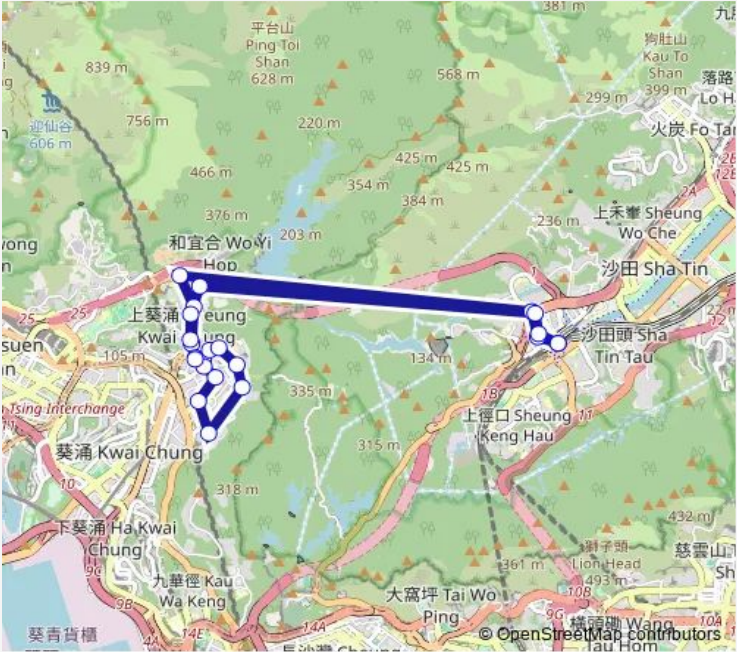

**Bus 403X TAI WAI Station Public Interchange - Northeast Kwai Chung (Circular)**

[Go to website](#)

**Direction**  
 TAI WAI STATION BUS TERMINUS|TAI WAI STATION PUBLIC TRANSPORT INTERCHANGE — TAI WAI STATION BUS TERMINUS|TAI WAI STATION PUBLIC TRANSPORT INTERCHANGE  
 23 stops  
[Open route schedule](#)

- TAI WAI STATION BUS TERMINUS|TAI WAI STATION PUBLIC TRANSPORT INTERCHANGE
- MEI TIN ROAD OUTSIDE HOLFORD GARDEN|MEI TIN ROAD OUTSIDE HOLFORD GARDEN|BUS BAY ON MEI TIN ROAD NORTHBOUND OUTSIDE HOLFORD GARDEN
- TAI PO ROAD-TAI WAI OUTSIDE MEI TAO HOUSE, MEI LAM ESTATE|TAI WAI ROAD OUTSIDE MEI FUNG HOUSE OF MEI LAM ESTATE
- WO YI HOP ROAD, OUTSIDE HO FUNG COLLEGE SPONSORED BY SIK SIK YUEN
- WO YI HOP ROAD, OPPOSITE FUNG SHUE HOUSE OF LEI MUK SHUE ESTATE
- WO YI HOP ROAD, OUTSIDE NORTH KWAI CHUNG JOCKEY CLUB PUBLIC SWIMMING POOL|WO YI HOP ROAD, OUTSIDE NORTH KWAI CHUNG JOCKEY CLUB PUBLIC SWIMMING POOL
- BUS STOP ON WO YI HOP ROAD NEAR LEI MUK ROAD
- LEI MUK ROAD OUTSIDE SHEK YAM LEI MUK ROAD PARK|LEI MUK ROAD OUTSIDE SHEK YAM LEI MUK ROAD PARK
- LEI MUK ROAD OUTSIDE NING FUNG COURT|LAYBY ON LEI MUK ROAD OUTSIDE NING FUNG COURT
- TAI PAK TIN STREET OUTSIDE YAM HENG HOUSE, SHEK YAM EAST ESTATE|BUS BAY ON TAI PAK TIN STREET NEAR YAM HENG HOUSE OF SHEK YAM EAST ESTATE
- ON YAM ESTATE BUS TERMINUS

**Route info**  
 Direction: TAI WAI STATION BUS TERMINUS|TAI WAI STATION PUBLIC TRANSPORT INTERCHANGE  
 Stops: 23  
 Trip Duration: 0 hour 36 min

LAYBY ON SHEK PAI STREET OPPOSITE TO SHEK LEI STREET TENNIS COURT