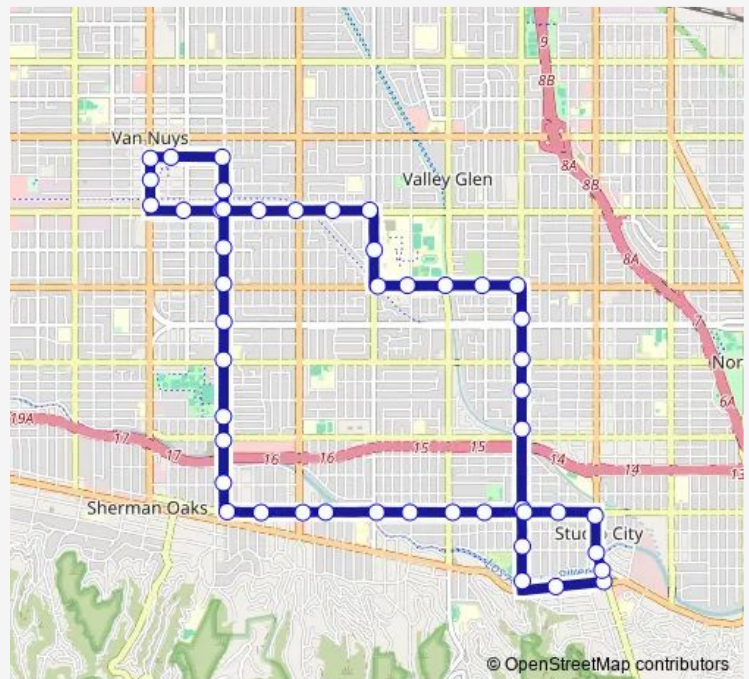

**Bus Van Nuys/Studio City Counterclockwise Dash Van Nuys/Studio City Counterclockwise**

[Go to website](#)

**Direction**

Ventura Blvd & Laurel Canyon Blvd — Laurel Canyon Blvd at Vons

48 stops

[Open route schedule](#)

- Ventura Blvd & Laurel Canyon Blvd
- Ventura Blvd & Laurelgrove Ave Westbound
- Whitsett Ave & Valleyheart Dr Northbound
- Whitsett Ave & Valley Spring Ln Northbound
- Whitsett Ave & Moorpark St Northbound
- Whitsett Ave & Riverside Dr Northbound
- Whitsett Ave & Hesby St Northbound
- Whitsett Ave & Magnolia Blvd Northbound
- Whitsett Ave & Chandler Blvd Northbound
- Burbank Blvd & Whitsett Ave Westbound
- Burbank Blvd & Bellaire Ave Westbound
- Burbank blvd & Coldwater Canyon Ave Westbound
- Burbank Blvd & Ethel Ave Westbound
- Burbank Blvd & Fulton Ave Westbound
- Fulton Ave & Hatteras St Northbound
- Oxnard St & Fulton Ave Westbound
- Oxnard St & Sunnyslope Ave Westbound
- Oxnard St & Woodman Ave Westbound
- Oxnard St & Ranchito Ave Westbound
- Oxnard St & Hazeltine Ave Westbound

**Route schedule**

Ventura Blvd & Laurel Canyon Blvd — Laurel Canyon Blvd at Vons

Monday	06:00-19:00
Tuesday	06:00-19:00
Wednesday	06:00-19:00
Thursday	06:00-19:00
Friday	06:00-19:00
Saturday	08:58-18:00
Sunday	08:58-18:00

**Route info**

Direction: Ventura Blvd & Laurel Canyon Blvd

Stops: 48

Trip Duration: 0 hour 53 min

Oxnard St & Tyrone Ave Westbound

Van Nuys Blvd & Oxnard St Northbound

Van Nuys Blvd & Delano St Northbound

Van Nuys Blvd & Sylvan St Northbound