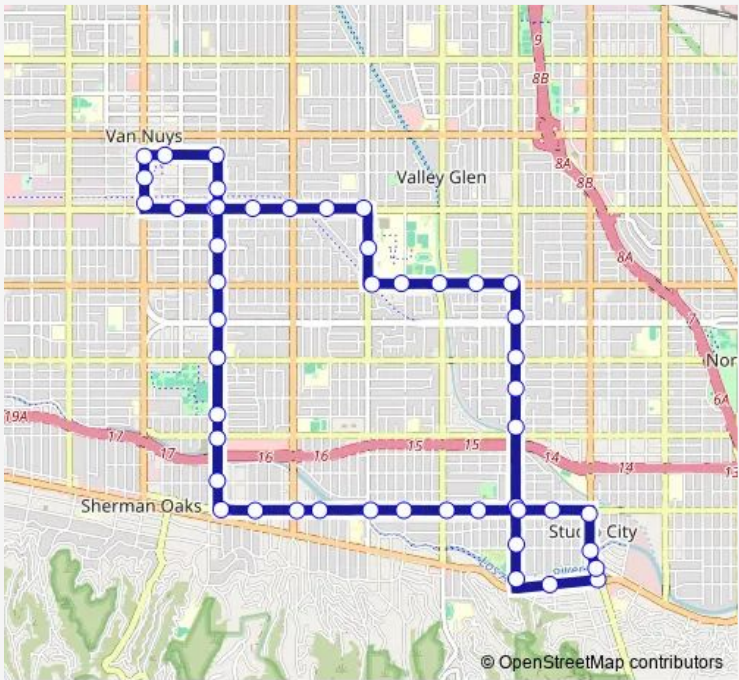

Bus Van Nuys/Studio City Counterclockwise Dash Van Nuys/Studio City Counterclockwise

[Go to website](#)

Direction
 Ventura Blvd & Laurel Canyon Blvd — Laurel Canyon Blvd at Vons
 48 stops
[Open route schedule](#)

- Ventura Blvd & Laurel Canyon Blvd
- Ventura Blvd & Laurelgrove Ave Westbound
- Whitsett Ave & Valleyheart Dr Northbound
- Whitsett Ave & Valley Spring Ln Northbound
- Whitsett Ave & Moorpark St Northbound
- Whitsett Ave & Riverside Dr Northbound
- Whitsett Ave & Hesby St Northbound
- Whitsett Ave & Magnolia Blvd Northbound
- Whitsett Ave & Chandler Blvd Northbound
- Burbank Blvd & Whitsett Ave Westbound
- Burbank Blvd & Bellaire Ave Westbound
- Burbank blvd & Coldwater Canyon Ave Westbound
- Burbank Blvd & Ethel Ave Westbound
- Burbank Blvd & Fulton Ave Westbound
- Fulton Ave & Hatteras St Northbound
- Oxnard St & Fulton Ave Westbound
- Oxnard St & Sunnyslope Ave Westbound
- Oxnard St & Woodman Ave Westbound
- Oxnard St & Ranchito Ave Westbound
- Oxnard St & Hazeltine Ave Westbound

Route schedule
 Ventura Blvd & Laurel Canyon Blvd — Laurel Canyon Blvd at Vons

Monday	06:00-19:00
Tuesday	06:00-19:00
Wednesday	06:00-19:00
Thursday	06:00-19:00
Friday	06:00-19:00
Saturday	08:58-18:00
Sunday	08:58-18:00

Route info
 Direction: Ventura Blvd & Laurel Canyon Blvd
 Stops: 48
 Trip Duration: 0 hour 53 min

■ Van Nuys/Studio City Counterclockwise — Dash Van Nuys/Studio City Counterclockwise **BusMaps**

Oxnard St & Tyrone Ave Westbound