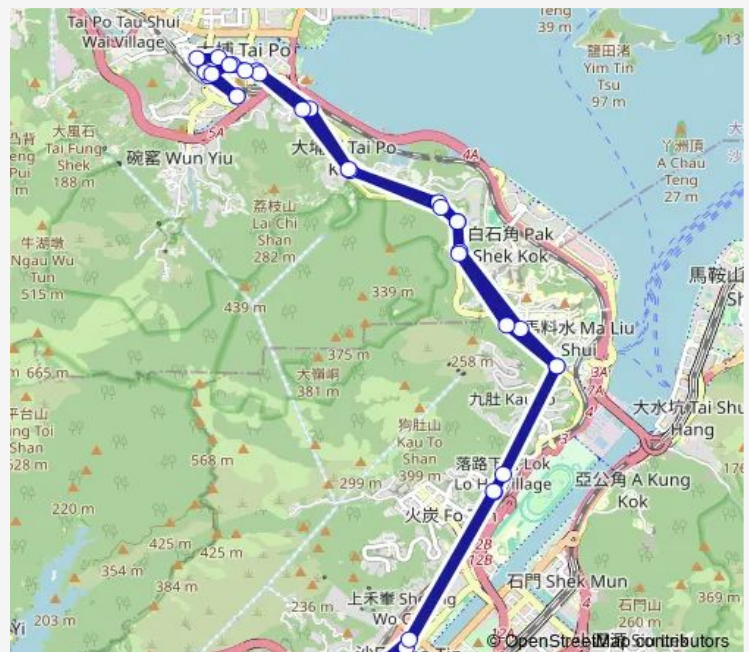

### Route info

Direction: Kwong FUK Road, Near Kwong FUK Building|Kwong FUK Road, Near Kwong FUK Building

Stops: 13

Trip Duration: 0 hour 25 min