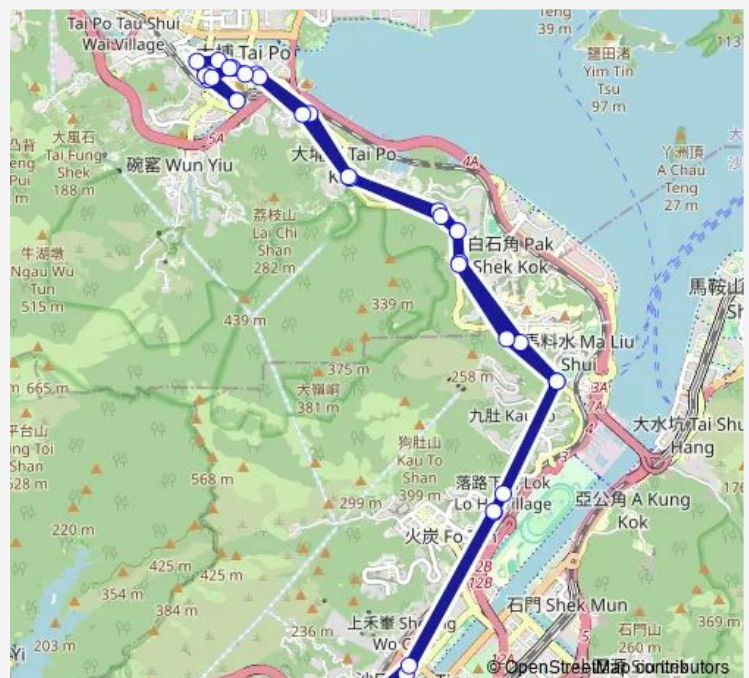

Route schedule

Kwong FUK Road, Near Kwong FUK Building|Kwong FUK Road, Near Kwong FUK Building — Royal Park Hotel|Pak HOK Ting Street, Outside Royal Park Hotel

Monday	08:10
Tuesday	08:10
Wednesday	08:10
Thursday	08:10
Friday	08:10
Saturday	—
Sunday	—

Route info

Direction: Kwong FUK Road, Near Kwong FUK Building|Kwong FUK Road, Near Kwong FUK Building

Stops: 13

Trip Duration: 0 hour 25 min

Direction

TAI PO Market Station Minibus Terminus — TAI PO Market Station Minibus Terminus