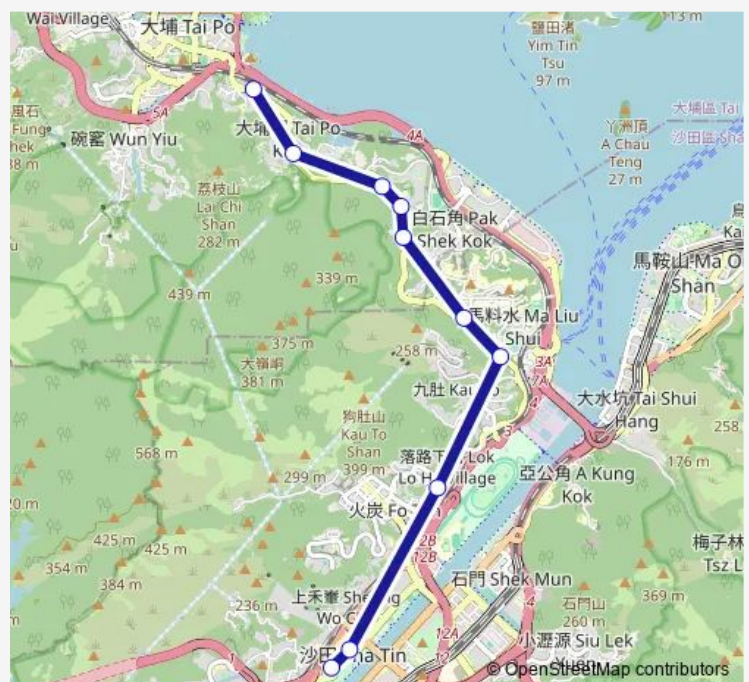

### Route schedule

CARE VILLAGE/WONG YI AU — ROYAL PARK HOTEL|PAK HOK TING STREET, OUTSIDE ROYAL PARK HOTEL

Monday	08:15
Tuesday	08:15
Wednesday	08:15
Thursday	08:15
Friday	08:15
Saturday	08:15
Sunday	—

### Route info

Direction: CARE VILLAGE/WONG YI AU

Stops: 10

Trip Duration: 0 hour 23 min

■ 28K — TAI PO Road - SHA TIN (PAK HOK Ting Street) (Special Departure)

28K Bus time schedules and route maps are available in an offline PDF at [busmaps.com](https://busmaps.com). Use the [busmaps.com](https://busmaps.com) website to see live bus times, train schedule or subway schedule, and step-by-step directions for all public transit in Sha Tin