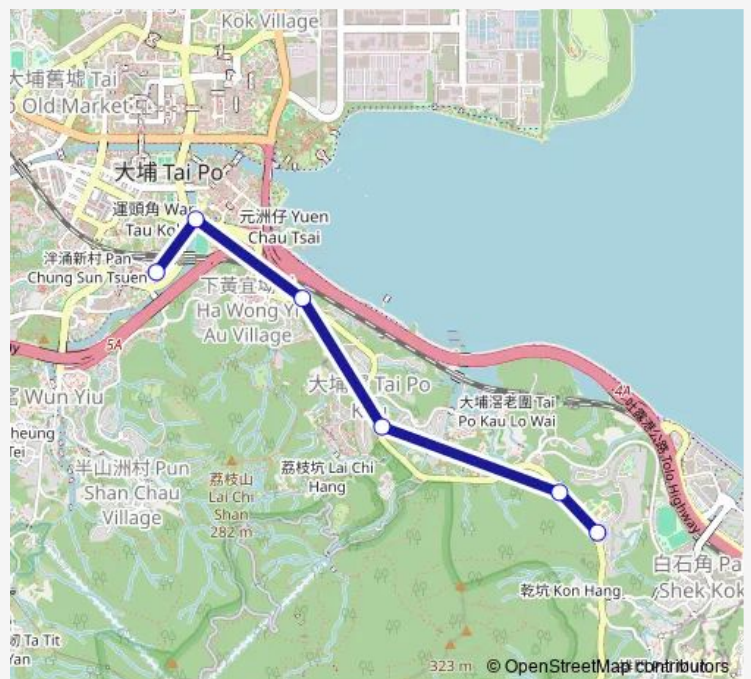

Bus 28k TAI PO Market Station - Deerhill BAY (Special Departure)

[Go to website](#)

Direction

TAI PO Market Station Minibus Terminus — Deerhill Bay

6 stops

[Open route schedule](#)

TAI PO Market Station Minibus Terminus

TAI PO Road, Outside Kwong FUK Estate|Tai PO Road, Outside Kwong FUK Estate

Care Village/Wong Yi Au

LAI CHI Hang, TAI PO Road

Villa Castell / Villa Costa

Deerhill Bay

Route schedule

TAI PO Market Station Minibus Terminus — Deerhill Bay

Direction: TAI PO Market Station Minibus Terminus

Stops: 6

Trip Duration: 0 hour 8 min

■ 28k — TAI PO Market Station - Deerhill BAY (Special Departure)

BusMaps

28k Bus time schedules and route maps are available in an offline PDF at busmaps.com. Use the busmaps.com website to see live bus times, train schedule or subway schedule, and step-by-step directions for all public transit in Tai Po