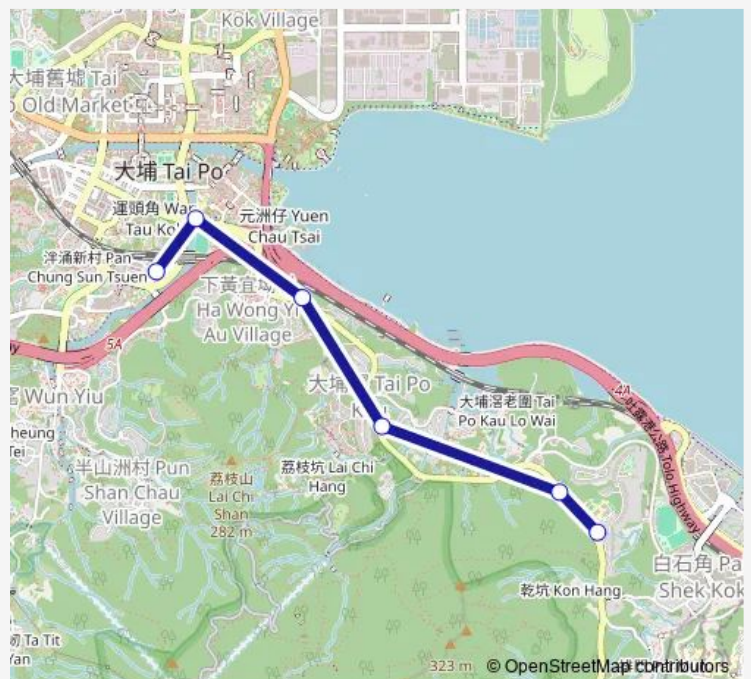

Bus 28K TAI PO Market Station - Deerhill BAY (Special Departure)

[Go to website](#)

Direction

TAI PO Market Station Minibus Terminus — DEERHILL BAY

6 stops

[Open route schedule](#)

TAI PO Market Station Minibus Terminus

TAI PO Road, Outside Kwong FUK Estate|Tai PO Road, Outside Kwong FUK Estate

CARE VILLAGE/WONG YI AU

LAI CHI HANG, TAI PO ROAD

VILLA CASTELL / VILLA COSTA

DEERHILL BAY

Route schedule

TAI PO Market Station Minibus Terminus — DEERHILL BAY

Monday	07:00-07:56
Tuesday	07:00-07:56
Wednesday	07:00-07:56
Thursday	07:00-07:56
Friday	07:00-07:56
Saturday	—
Sunday	—

Route info

Direction: TAI PO Market Station Minibus Terminus

Stops: 6

Trip Duration: 0 hour 8 min

■ 28K — TAI PO Market Station - Deerhill BAY (Special Departure)

BusMaps

28K Bus time schedules and route maps are available in an offline PDF at busmaps.com. Use the busmaps.com website to see live bus times, train schedule or subway schedule, and step-by-step directions for all public transit in Tai Po