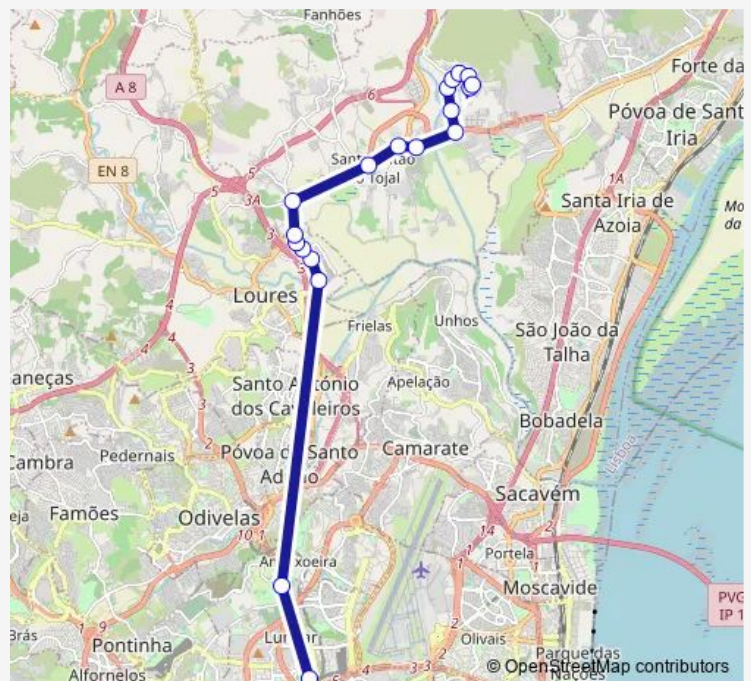

Saturday —

Sunday —

Route info

Direction: Lisboa (Campo Grande)

Stops: 19

Trip Duration: 0 hour 30 min

333 - Lisboa (Campo Grande) - Zambujal

Bus time schedules and route maps are available in an offline PDF at busmaps.com. Use the busmaps.com website to see live bus times, train schedule or subway schedule, and step-by-step directions for all public transit in Lisbon