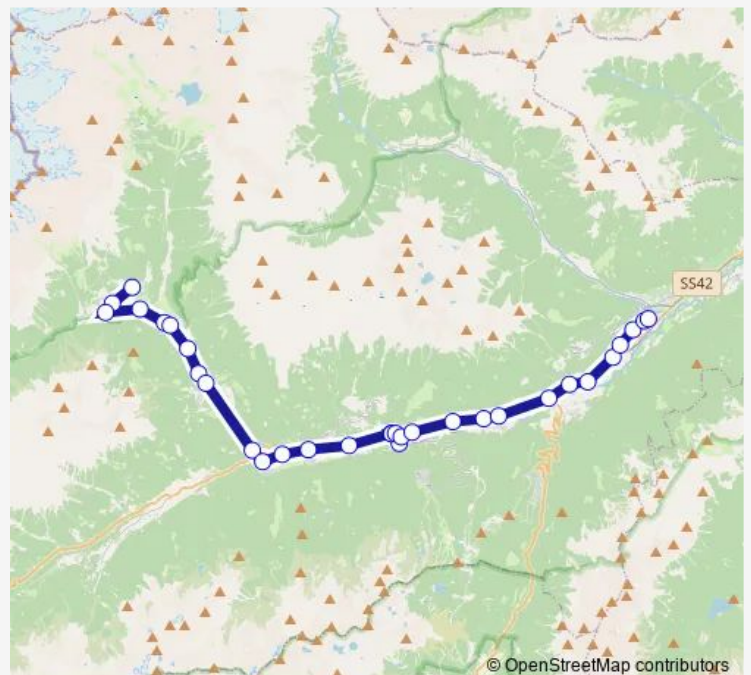

Saturday —

Sunday —

Route info

Direction: Male'

Stops: 22

Trip Duration: 0 hour 32 min

■ B645 — Malè-Mezzana-Fucine-Cogolo-Peio

Direction

Peio — Male'

31 stops

[Open route schedule](#)

Peio

Peio Area Faunistica

Peio-Fonti

Peio. Campeggio V.Di Sole

Cogolo Bar Miki