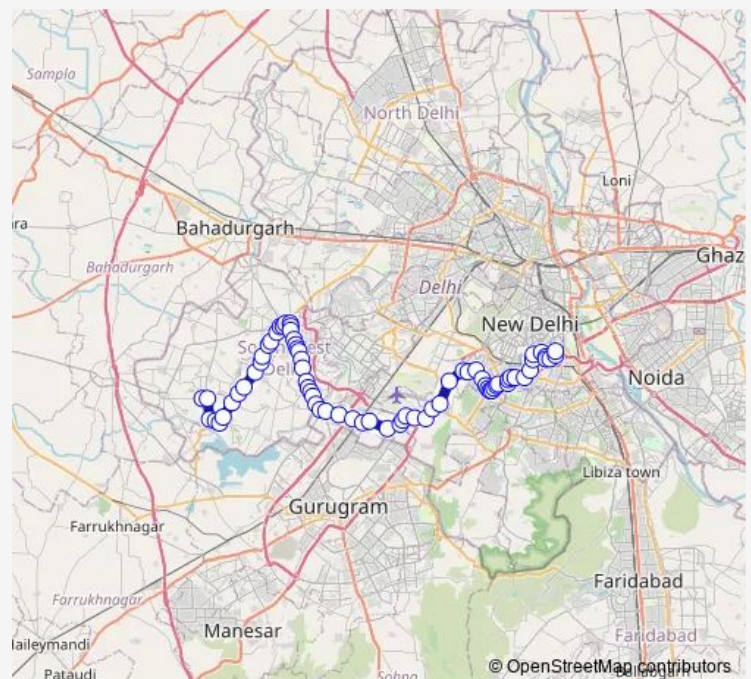

Najafgarh Delhi Gate

Chawla Stand Najafgarh

### Route schedule

Malik Pur Village — Sunehari Pulla Depot / Jawahar Lal Nehru Stadium Terminal

Monday 15:54-23:43

Tuesday 15:54-23:43

Wednesday 15:54-23:43

Thursday 15:54-23:43

Friday 15:54-23:43

Saturday 15:54-23:43

Sunday 15:54-23:43

### Route info

Direction: Malik Pur Village

Stops: 72

Trip Duration: 3 hour 27 min

BDO Office Roshan Pura

Durga Vihar

Deenpur Village

Goela Dairy Crossing