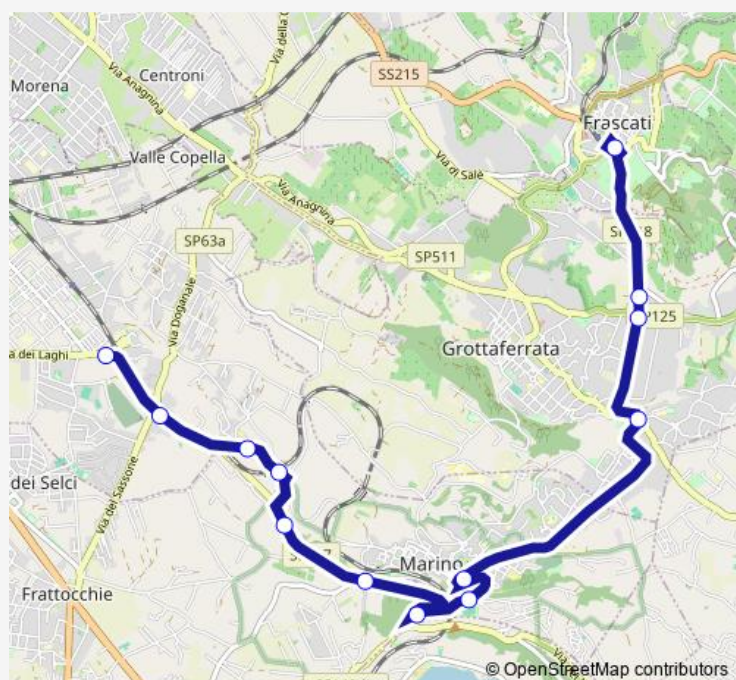

Ciampino | Sassone FS # f12732

Ciampino | Pantanella FS / Ist. Superiore VIA Romana # f12734

Marino | Via Romana Via Quasimodo # f12735

Marino | Via dei Laghi Via Pascoli # f12736

Marino | Stazione FS # f12737

Marino | Via Ferentum Via dei Laghi # f12738

Marino | Via Ferentum Largo Negroni # f12739

Marino | via Fratti piazza Matteotti # f1667

Grottaferrata | Via 24 Maggio (Squarciarelli) # f13092

Grottaferrata | Via 24 Maggio Via Anagnina # f13094

Grottaferrata | Via 24 Maggio (Villa Cavalletti) # f13021

Frascati | Piazza Marconi # f12858

Route schedule

Ciampino | Liceo Volterra # f12731 — Frascati | Piazza Marconi # f12858

Monday	12:10-13:35
Tuesday	12:10-13:35
Wednesday	12:10-13:35
Thursday	12:10-13:35
Friday	12:10-13:35
Saturday	—
Sunday	—

Route info

Direction: Ciampino | Liceo Volterra # f12731

Stops: 13

Trip Duration: 0 hour 28 min

Sg817d — Ciampino - Frascati # Sg817d

Sg817d Bus time schedules and route maps are available in an offline PDF at busmaps.com. Use the busmaps.com website to see live bus times, train schedule or subway schedule, and step-by-step directions for all public transit in Marino