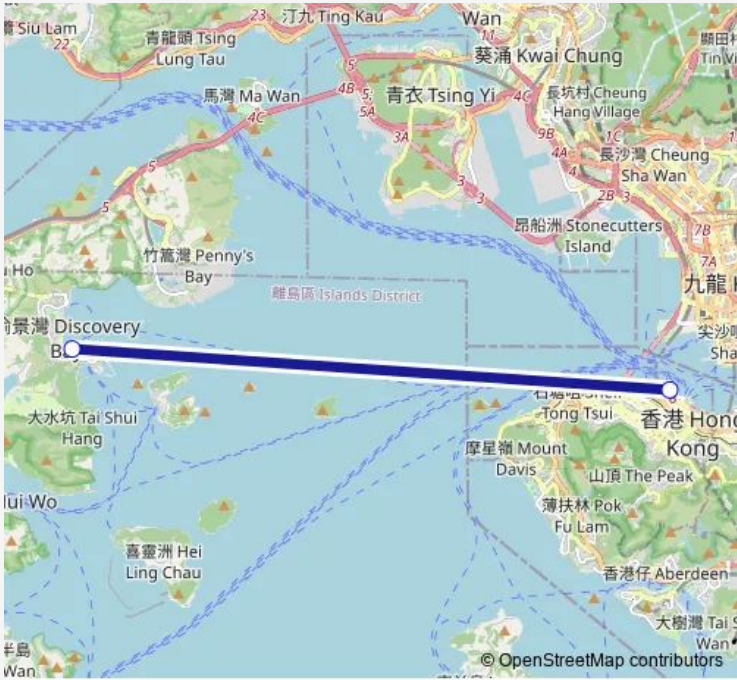

Ferry Central - Discovery Bay

[Go to website](#)

Direction
 Discovery Bay Ferry Pier at Plaza Lane, Discovery Bay,
 Lantau Island — Central Pier No. 3 at Man Kwong Street

2 stops

[Open route schedule](#)

Discovery Bay Ferry Pier at Plaza Lane, Discovery Bay,
 Lantau Island

Central Pier No. 3 at Man Kwong Street

Route schedule

Discovery Bay Ferry Pier at Plaza Lane, Discovery Bay,
 Lantau Island — Central Pier No. 3 at Man Kwong Street

Monday	06:00-19:00
Tuesday	06:00-19:00
Wednesday	06:00-19:00
Thursday	06:00-19:00
Friday	06:00-19:00
Saturday	06:00-09:00
Sunday	06:00-18:00

Route info

Direction: Discovery Bay Ferry Pier at Plaza Lane, Discovery Bay, Lantau Island

Stops: 2

Trip Duration: 0 hour 25 min

Direction

Central Pier No. 3 at Man Kwong Street — Discovery Bay Ferry Pier at Plaza Lane, Discovery Bay, Lantau Island

2 stops

[Open route schedule](#)

Central Pier No. 3 at Man Kwong Street

Discovery Bay Ferry Pier at Plaza Lane, Discovery Bay, Lantau Island

Route schedule

Central Pier No. 3 at Man Kwong Street — Discovery Bay Ferry Pier at Plaza Lane, Discovery Bay, Lantau Island