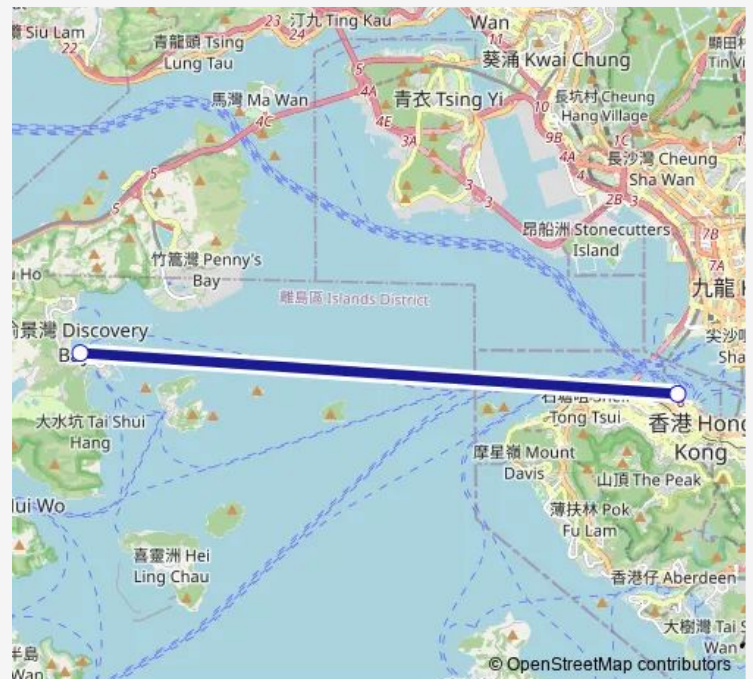

Central Pier No. 3 at Man Kwong Street

### Route schedule

Discovery Bay Ferry Pier at Plaza Lane, Discovery Bay, Lantau Island — Central Pier No. 3 at Man Kwong Street

Monday	06:00-19:00
Tuesday	06:00-19:00
Wednesday	06:00-19:00
Thursday	06:00-19:00
Friday	06:00-19:00
Saturday	06:00-09:00
Sunday	06:00-18:00

### Route info

Direction: Discovery Bay Ferry Pier at Plaza Lane, Discovery Bay, Lantau Island

Stops: 2

Trip Duration: 0 hour 25 min

■ Central - Discovery Bay

### Route info

Direction: Central Pier No. 3 at Man Kwong Street

Stops: 2

Trip Duration: 0 hour 25 min

Ferry time schedules and route maps are available in an offline PDF at [busmaps.com](https://busmaps.com). Use the [busmaps.com](https://busmaps.com) website to see live bus times, train schedule or subway schedule, and step-by-step directions for all public transit in Central