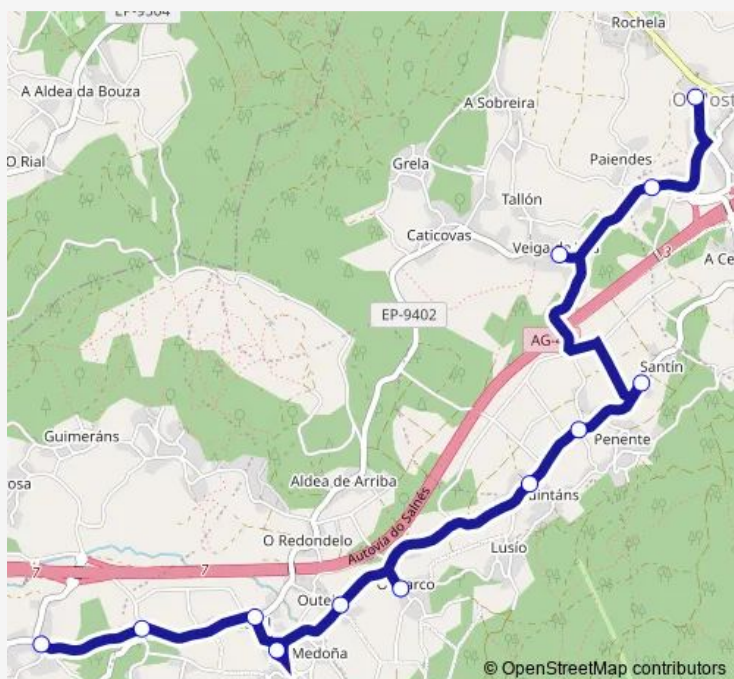

### Route schedule

CPI de Mosteiro-Meis — S. Martiño (Bouza Cruce A

Monday 15:02

Tuesday —

Wednesday —

Thursday —

Friday —

Saturday —

### Route info

Direction: CPI de Mosteiro-Meis

Stops: 12

Trip Duration: 0 hour 27 min

■ XG814039 — CPI de Mosteiro-Meis-S. Martiño (Bouza Cruce Autovia)

XG814039 Bus time schedules and route maps are available in an offline PDF at [busmaps.com](https://busmaps.com). Use the [busmaps.com](https://busmaps.com) website to see live bus times, train schedule or subway schedule, and step-by-step directions for all public transit in Pontevedra