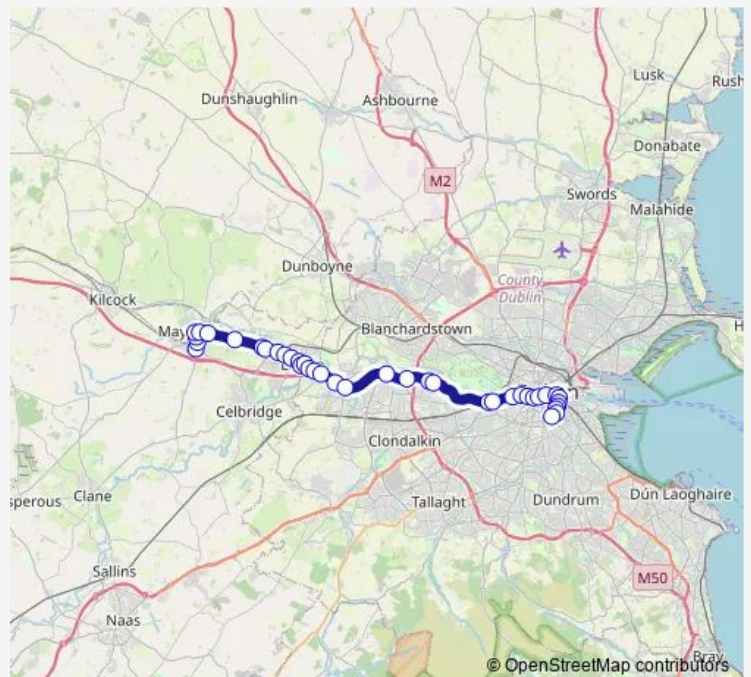

Bus X26 Maynooth - Louisa Bridge - Leeson Street Lower

[Go to website](#)

Direction

Kingsbry — Embassy of Malta

39 stops

[Open route schedule](#)

- Kingsbry
- Old Greenfield
- Maynooth Station
- Maynooth
- Maynooth Sc
- Carton Grove
- Carton House
- Intel West
- Intel Main Entrance
- Intel East
- Louisa Bridge Stn
- Ryevale Lawns
- Our Lady's Nativity
- Leixlip Village
- Leixlip
- Coldrinagh Terrace
- Springfield Hotel
- Liffey Valley Golf
- Tandy's Lane
- Vesey Park
- Hermitage Bridge

Route schedule

Kingsbry — Embassy of Malta

Monday	07:10-07:40
Tuesday	07:10-07:40
Wednesday	07:10-07:40
Thursday	07:10-07:40
Friday	07:10-07:40
Saturday	—
Sunday	—

Route info

Direction: Kingsbry

Stops: 39

Trip Duration: 1 hour 37 min

X26 — Maynooth - Louisa Bridge - Leeson Street Lower **BusMaps**

Liffey Valley Sc

Kennelsfort Road

The Oval

Memorial Gardens

South Circular Road

Heuston Station

Sarsfield Quay

Arran Quay

Four Courts

Ormond Quay

Bachelors Walk

Moss Street

Prince's Street South

Pearse Station

Merrion Square West