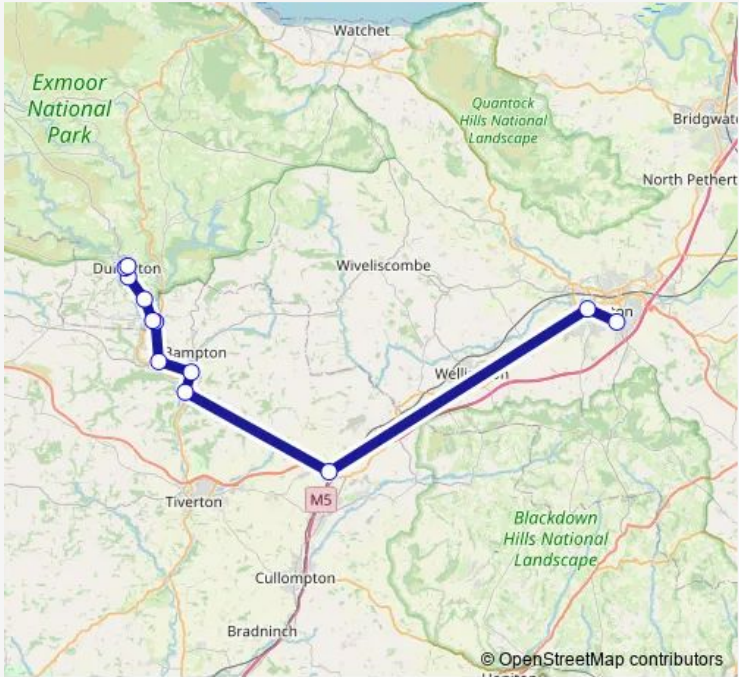

Bus X26 Dulverton - Richard Huish College - BTC Taunton Campus

[Go to website](#)

Direction
 Richard Huish College — Jury Road Garage
 12 stops
[Open route schedule](#)

- Richard Huish College
- Somerset College 1
- North Devon Link Road
- Bus Shelter
- Bowbierhill Wood
- Black Cat
- Toll House Corner
- Exebridge Nurseries
- Brushford
- The Orchard
- Pickwicks
- Jury Road Garage

Route schedule
 Richard Huish College — Jury Road Garage

Monday	16:45
Tuesday	16:45
Wednesday	16:45
Thursday	16:45
Friday	16:45
Saturday	—
Sunday	—

Route info
 Direction: Richard Huish College
 Stops: 12
 Trip Duration: 1 hour 10 min

Brushford

Exebridge Nurseries

Toll House Corner

Black Cat

Bowbierhill Wood

Bus Shelter

North Devon Link Road

Ilminster Road Busway

Friday 07:30

Saturday —

Sunday —

Route info

Direction: Jury Road Garage

Stops: 13

Trip Duration: 1 hour 10 min

X26 Bus time schedules and route maps are available in an offline PDF at busmaps.com. Use the busmaps.com website to see live bus times, train schedule or subway schedule, and step-by-step directions for all public transit in Dulverton