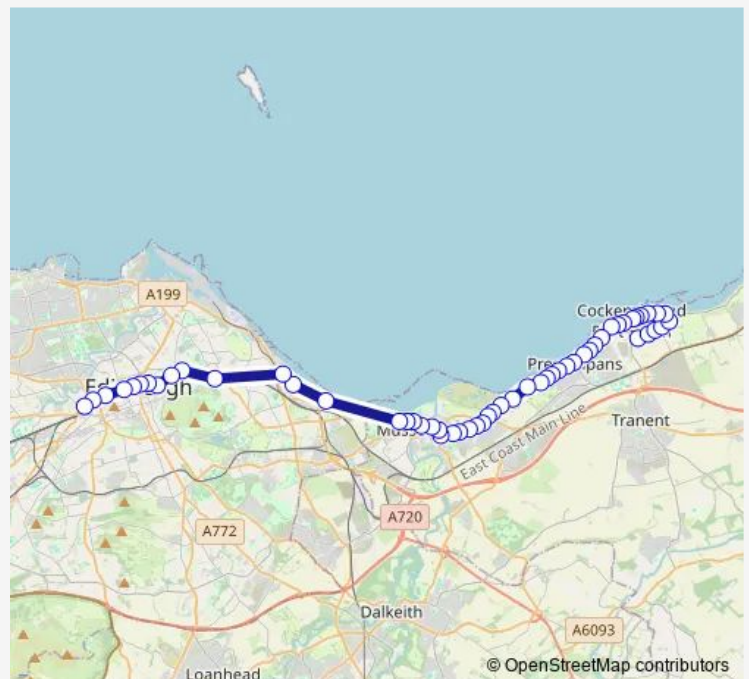

Bus X26

[Go to website](#)

Direction

West Maitland Street — Rowanhill Drive

51 stops

[Open route schedule](#)

West Maitland Street

Shandwick Place

Thursday 16:18-17:18

Friday 16:18-17:18

Saturday —

Sunday —

Route info

Direction: West Maitland Street

Stops: 51

Trip Duration: 1 hour 12 min

X26

Ashgrove South

Battlefield Drive

Hope Place

Ravensheugh Crescent

Westpans

Prestongrange Heritage Park

Morrison's Haven

Wednesday 06:39-07:37

Thursday 06:39-07:37

Friday 06:39-07:37

Saturday —

Sunday —

Route info

Direction: Rowanhill Drive

Stops: 55