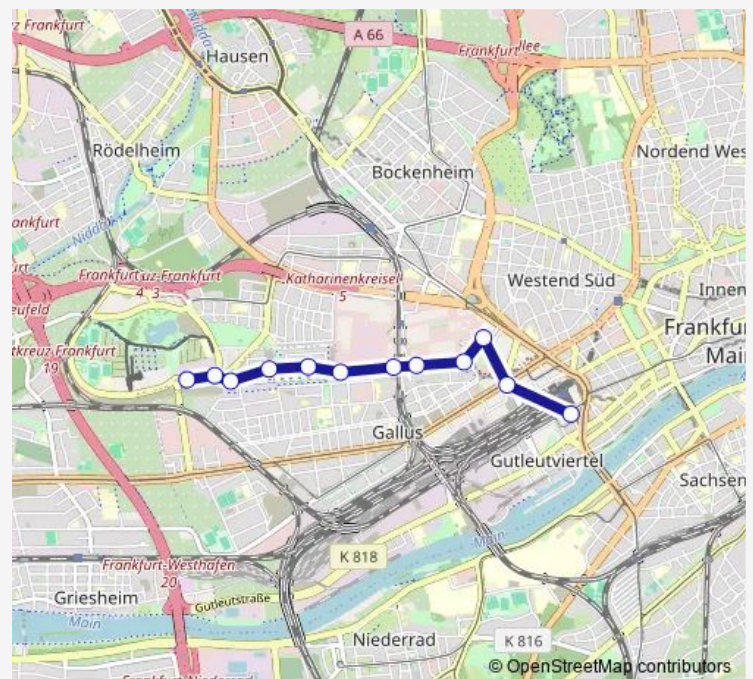

### Route schedule

Frankfurt (Main) Römerhof — Frankfurt (Main) Hauptbahnhof/Fernbusterminal

Monday 03:21-02:51<sup>+1</sup>

Tuesday 03:21-02:51<sup>+1</sup>

Wednesday 03:21-02:51<sup>+1</sup>

Thursday 03:21-02:51<sup>+1</sup>

### Route info

Direction: Frankfurt (Main) Römerhof

Stops: 12

Trip Duration: 0 hour 18 min

M46

## Direction

Frankfurt (Main) Hauptbahnhof/Fernbusterminal — Frankfurt (Main) Römerhof

12 stops

[Open route schedule](#)

Frankfurt (Main) Hauptbahnhof/Fernbusterminal

Frankfurt (Main) Güterplatz

Frankfurt (Main) Platz der Einheit