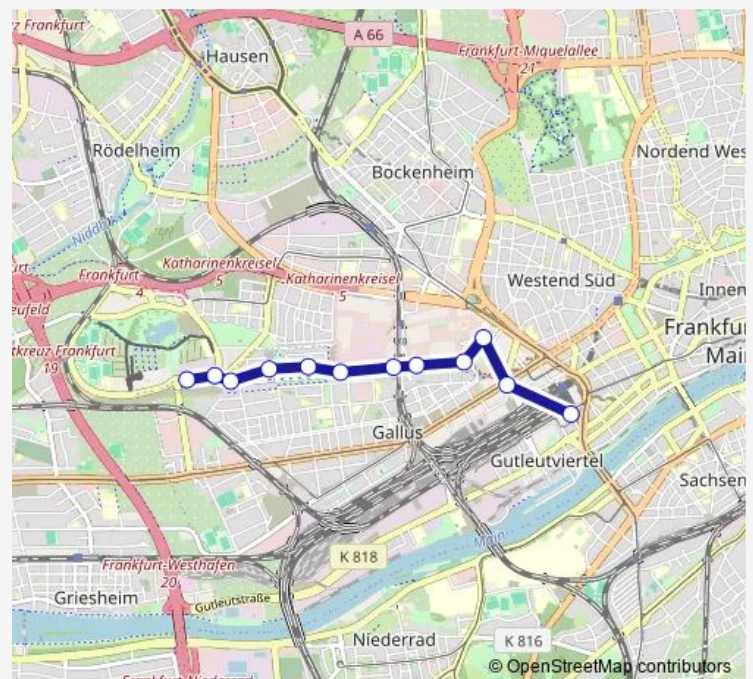

Frankfurt (Main) Europaviertel West

Frankfurt (Main) Maastrichter Ring

Frankfurt (Main) Römischer Ring

Frankfurt (Main) Europagarten/Messe West

Frankfurt (Main) Stephensonstraße

Frankfurt (Main) Dubliner Straße

Frankfurt (Main) Den Haager Straße

Frankfurt (Main) Platz der Einheit

Frankfurt (Main) Güterplatz

Frankfurt (Main) Hauptbahnhof/Fernbusterminal

Route schedule

Frankfurt (Main) Römerhof — Frankfurt (Main) Hauptbahnhof/Fernbusterminal

Monday	03:21-02:51 ⁺¹
Tuesday	03:21-02:51 ⁺¹
Wednesday	03:21-02:51 ⁺¹
Thursday	03:21-02:51 ⁺¹
Friday	03:21-02:51 ⁺¹
Saturday	03:21-02:51 ⁺¹
Sunday	03:21-02:51 ⁺¹

Route info

Direction: Frankfurt (Main) Römerhof

Stops: 12

Trip Duration: 0 hour 15 min

M46

Direction

Frankfurt (Main) Hauptbahnhof/Fernbusterminal — Frankfurt (Main) Römerhof

12 stops

[Open route schedule](#)

Frankfurt (Main) Hauptbahnhof/Fernbusterminal