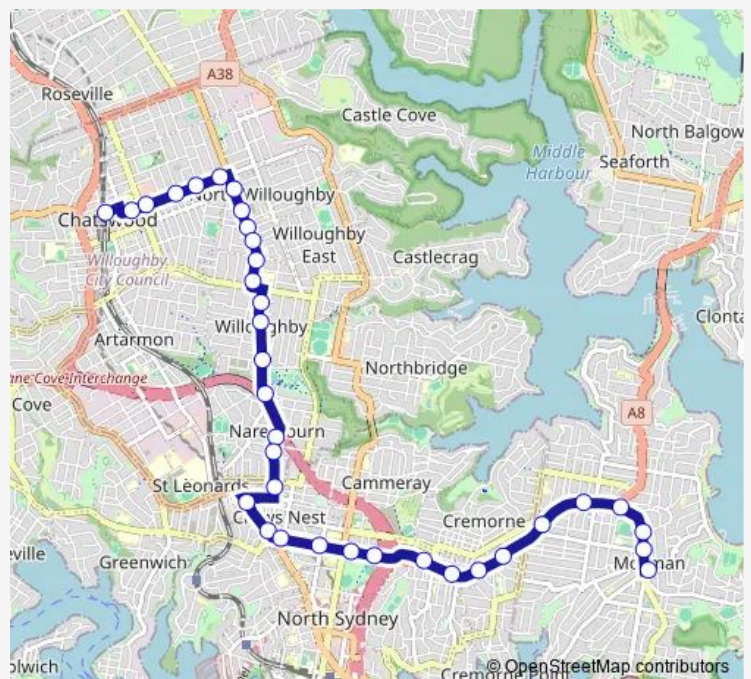

School Bus 698w Chatswood Station to Mosman Junction

[Go to website](#)

Direction

Chatswood Station, Stand B — Raglan St Opp Martens Lane

35 stops

[Open route schedule](#)

Chatswood Station, Stand B

The Concourse, Victoria Av

Willoughby Rd At Atchison St

Pacific Hwy After Albany St

Pacific Hwy Before Falcon St

Route schedule

Chatswood Station, Stand B — Raglan St Opp Martens Lane

Monday 15:47

Tuesday 15:47

Wednesday 15:47

Thursday 15:47

Friday 15:47

Saturday —

Sunday —

Route info

Direction: Chatswood Station, Stand B

Stops: 35

Trip Duration: 0 hour 36 min

698w — Chatswood Station to Mosman Junction

Falcon St At Alexander St

Falcon St At West St

Falcon St At Bardsley Gdns

Falcon St At Moodie St

Big Bear Shopping Centre, Military Rd

Neutral Bay Junction, Military Rd, Stand E