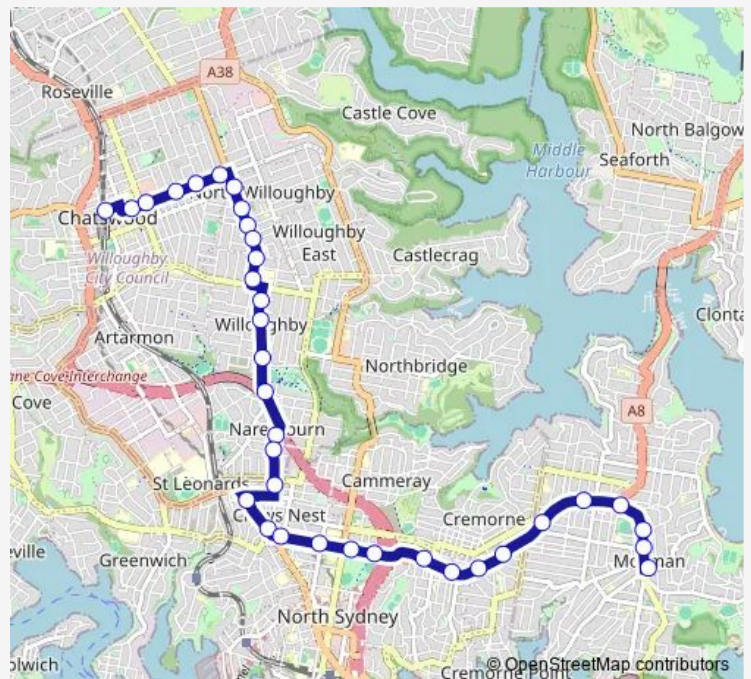

School Bus 698w Chatswood Station to Mosman Junction

[Go to website](#)

**Direction**

Chatswood Station, Stand B — Raglan St Opp Martens Lane

35 stops

[Open route schedule](#)

Chatswood Station, Stand B

The Concourse, Victoria Av

Willoughby Rd At Atchison St

Pacific Hwy After Albany St

Pacific Hwy Before Falcon St

Route schedule

Chatswood Station, Stand B — Raglan St Opp Martens Lane

Monday 15:47

Tuesday 15:47

Wednesday 15:47

Thursday 15:47

Friday 15:47

Saturday —

Sunday —

Route info

Direction: Chatswood Station, Stand B

Stops: 35

Trip Duration: 0 hour 36 min

698w — Chatswood Station to Mosman Junction

Falcon St At Alexander St

Falcon St At West St

Falcon St At Bardsley Gdns

Falcon St At Moodie St

Big Bear Shopping Centre, Military Rd

Neutral Bay Junction, Military Rd, Stand E