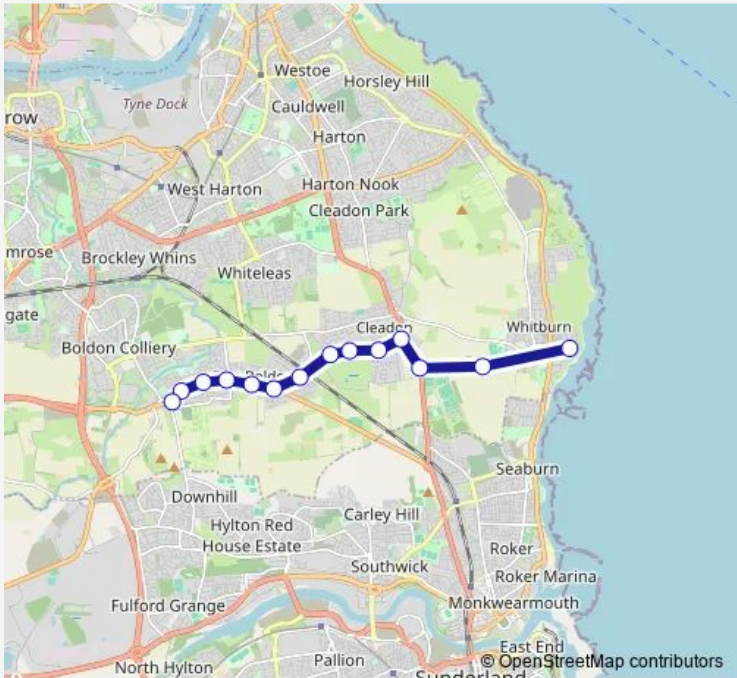

Bus S803 Whitburn COE - West Boldon

[Go to website](#)

**Direction**  
 Whitburn CoE Academy — Addison Road  
 14 stops  
[Open route schedule](#)

- Whitburn CoE Academy
- Sea View Park
- Sunderland Road-Moor Lane
- Whitburn Road-Mayfield Drive
- Whitburn Road-Laburnham Grove
- Whitburn Road-Marsden Road
- Whitburn Road-Bywell Road
- Station Road - East Boldon Metro
- Front Street
- Front Street
- Western Terrace-Methodist Church
- Western Terrace-Aviemore Road
- Addison Road
- Addison Road

Route schedule  
 Whitburn CoE Academy — Addison Road

Monday	15:40
Tuesday	15:40
Wednesday	15:40
Thursday	15:40
Friday	15:40
Saturday	—
Sunday	—

Route info  
 Direction: Whitburn CoE Academy  
 Stops: 14  
 Trip Duration: 0 hour 20 min

S803 — Whitburn COE - West Boldon **BusMaps**

**Direction**

West Boldon — Whitburn CoE Academy

15 stops

[Open route schedule](#)

West Boldon

Western Terrace-Mill Villas

Western Terrace-Hardie Drive

## Route info

Direction: West Boldon

Stops: 15

Trip Duration: 0 hour 28 min

S803 Bus time schedules and route maps are available in an offline PDF at [busmaps.com](http://busmaps.com). Use the [busmaps.com](http://busmaps.com) website to see live bus times, train schedule or subway schedule, and step-by-step directions for all public transit in Sunderland