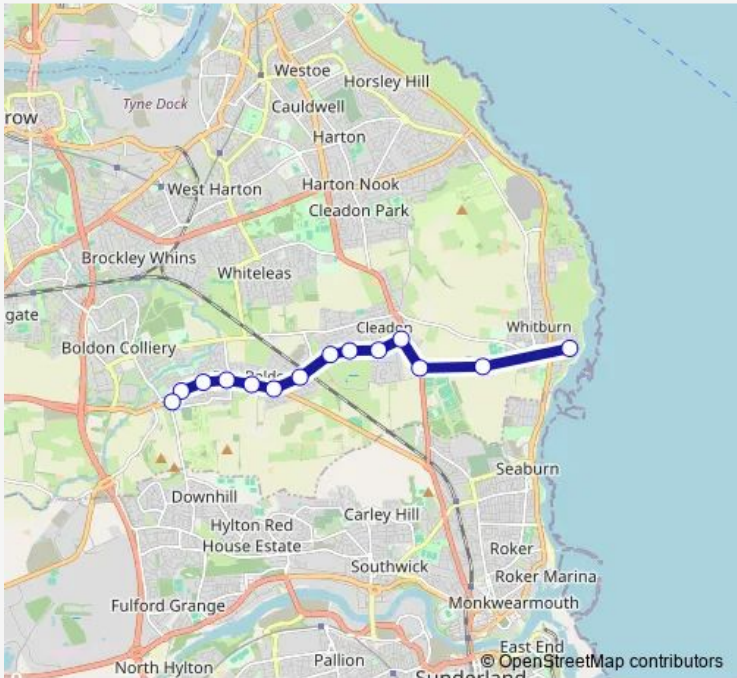

Bus S803 Whitburn COE - West Boldon

[Go to website](#)

Direction
 Whitburn CoE Academy — Addison Road
 14 stops
[Open route schedule](#)

- Whitburn CoE Academy
- Sea View Park
- Sunderland Road-Moor Lane
- Whitburn Road-Mayfield Drive
- Whitburn Road-Laburnham Grove
- Whitburn Road-Marsden Road
- Whitburn Road-Bywell Road
- Station Road - East Boldon Metro
- Front Street
- Front Street
- Western Terrace-Methodist Church
- Western Terrace-Aviemore Road
- Addison Road
- Addison Road

Route schedule
 Whitburn CoE Academy — Addison Road

Monday	15:40
Tuesday	15:40
Wednesday	15:40
Thursday	15:40
Friday	15:40
Saturday	—
Sunday	—

Route info
 Direction: Whitburn CoE Academy
 Stops: 14
 Trip Duration: 0 hour 20 min

S803 — Whitburn COE - West Boldon **BusMaps**

Direction

West Boldon — Whitburn CoE Academy

15 stops

[Open route schedule](#)

West Boldon

Western Terrace-Mill Villas

Western Terrace-Hardie Drive

Wednesday 08:12

Thursday 08:12

Friday 08:12

Saturday —

Sunday —

Route info

Direction: West Boldon

Stops: 15