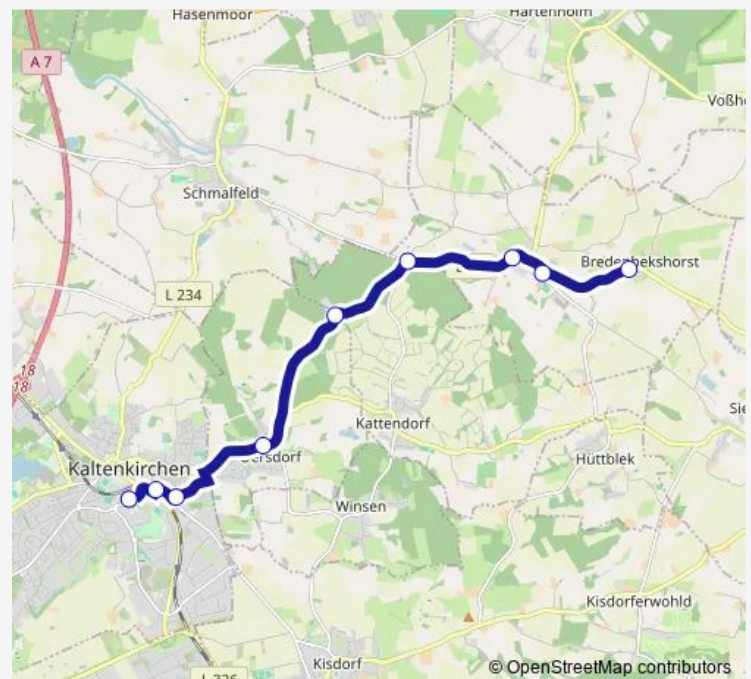

### Route schedule

Sievershütten, Schule — Kaltenkirchen, Flottkamp (Sz)

Monday 13:01

Tuesday 13:01

Wednesday 13:01

Thursday 13:01

Friday 13:01

Saturday —

### Route info

Direction: Sievershütten, Schule

Stops: 12

Trip Duration: 0 hour 21 min