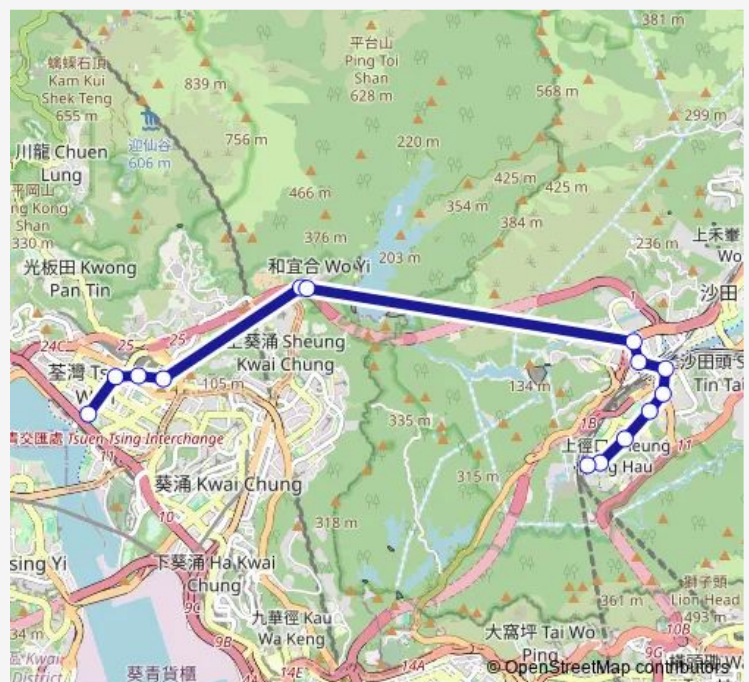

Monday 18:10

Tuesday 18:10

Wednesday 18:10

Thursday 18:10

Friday 18:10

Saturday —

Sunday —

Route info

Direction: [Ctb] Nina Tower|[Kmb] Nina Tower BUS Terminus|[Lwb] Nina Tower BUS Terminus

Stops: 14

Trip Duration: 0 hour 33 min

■ 46S — HIN Keng - Tsuen WAN (Nina Tower)

Direction

[Kmb] HIN Keng BUS Terminus — [Ctb] Nina Tower[[Kmb] Nina Tower BUS Terminus][Lwb] Nina Tower BUS Terminus

Monday 07:15

Tuesday 07:15

Wednesday 07:15

Thursday 07:15

Friday 07:15

Saturday —

Sunday —

Route info