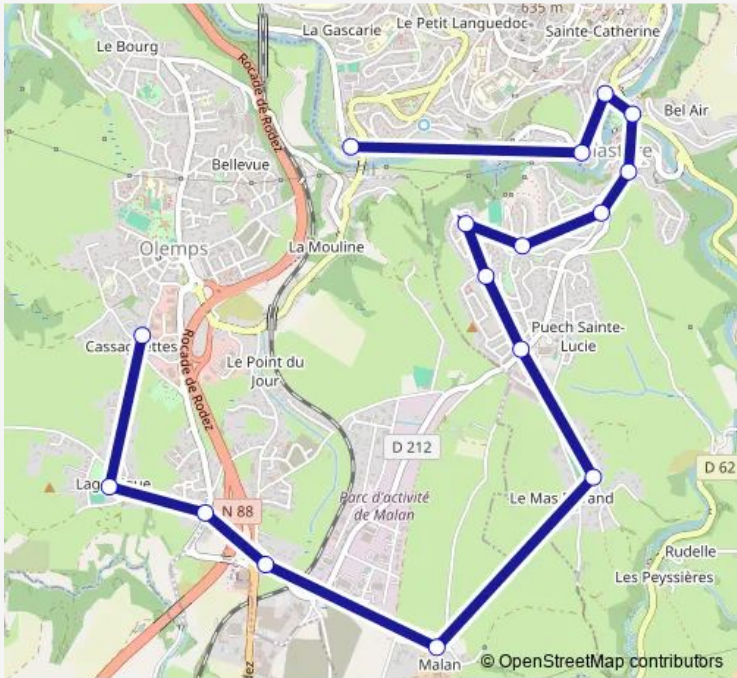

Bus SATPS 43 Scolaire Malan Monastere

[Go to website](#)

Direction
 Pole DE LA Mouline — Cassagnettes
 16 stops
[Open route schedule](#)

- Pole DE LA Mouline
- Eglise
- LES Arcades
- LES Quatre Rives
- LES Meuniers
- Marquise
- LA Grange
- Puech Camp
- ST Sernin
- Segala
- Stade DU Monastere
- Chateau DE Malan
- LA Broussine
- LE Lachet
- LA Garrigue
- Cassagnettes

Route schedule
 Pole DE LA Mouline — Cassagnettes

Monday	17:30
Tuesday	17:30
Wednesday	—
Thursday	17:30
Friday	17:30
Saturday	—
Sunday	—

Route info
 Direction: Pole DE LA Mouline
 Stops: 16
 Trip Duration: 0 hour 22 min

SATPS 43 — Scolaire Malan Monastere **BusMaps**

SATPS 43 Bus time schedules and route maps are available in an offline PDF at busmaps.com. Use the busmaps.com website to see live bus times, train schedule or subway schedule, and step-by-step directions for all public transit in Rodez