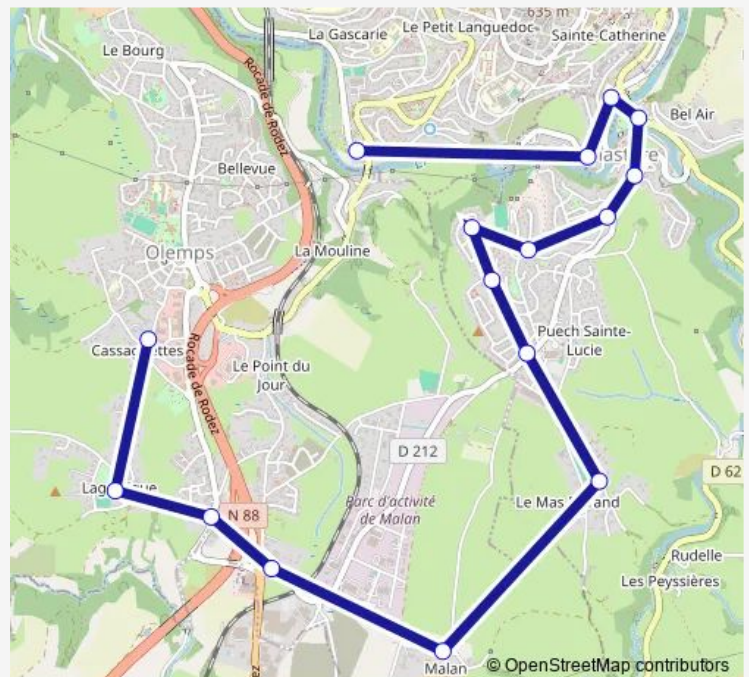

Bus Satps 43 Scolaire Malan Monastere

[Go to website](#)

Direction

Pole DE LA Mouline — Cassagnettes

16 stops

[Open route schedule](#)

Pole DE LA Mouline

Eglise

Stade DU Monastere

Chateau DE Malan

LA Broussine

LE Lachet

LA Garrigue

Cassagnettes

Route schedule

Pole DE LA Mouline — Cassagnettes

Monday 17:30

Tuesday 17:30

Wednesday —

Thursday 17:30

Friday 17:30

Saturday —

Sunday —

Route info

Direction: Pole DE LA Mouline

Stops: 16

Trip Duration: 0 hour 22 min

■ Satps 43 — Scolaire Malan Monastere

BusMaps

Satps 43 Bus time schedules and route maps are available in an offline PDF at busmaps.com. Use the busmaps.com website to see live bus times, train schedule or subway schedule, and step-by-step directions for all public transit in Rodez