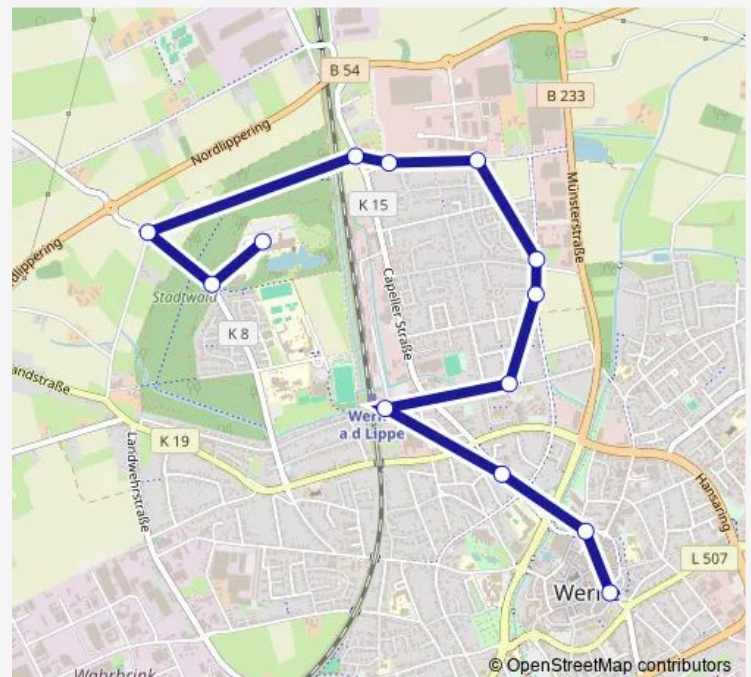

### Direction

Werne, Krankenhaus — Werne, Markt

13 stops

[Open route schedule](#)

Werne, Krankenhaus

Werne, Abzw. Krankenhaus

Werne, Wenge

Werne, Capeller Str.

### Route schedule

Werne, Krankenhaus — Werne, Markt

Monday	—
Tuesday	05:59-07:59
Wednesday	07:59
Thursday	—
Friday	—
Saturday	05:59-07:59
Sunday	07:59

### Route info

Direction: Werne, Krankenhaus

Stops: 13

Trip Duration: 0 hour 17 min

■ T81

BusMaps

## Route info

Direction: Unna, Bahnhof

Stops: 13

Trip Duration: 0 hour 22 min