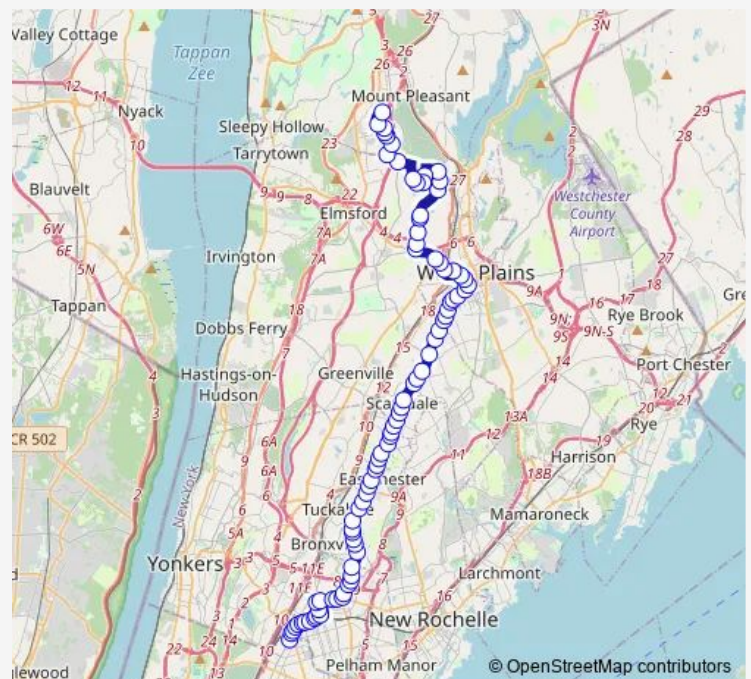

Thursday 06:30-21:45

Friday 06:30-21:45

Saturday 06:50-20:20

Sunday —

Route info

Direction: Hospital RD @ Ruth Taylor Inst

Stops: 91

Trip Duration: 1 hour 28 min