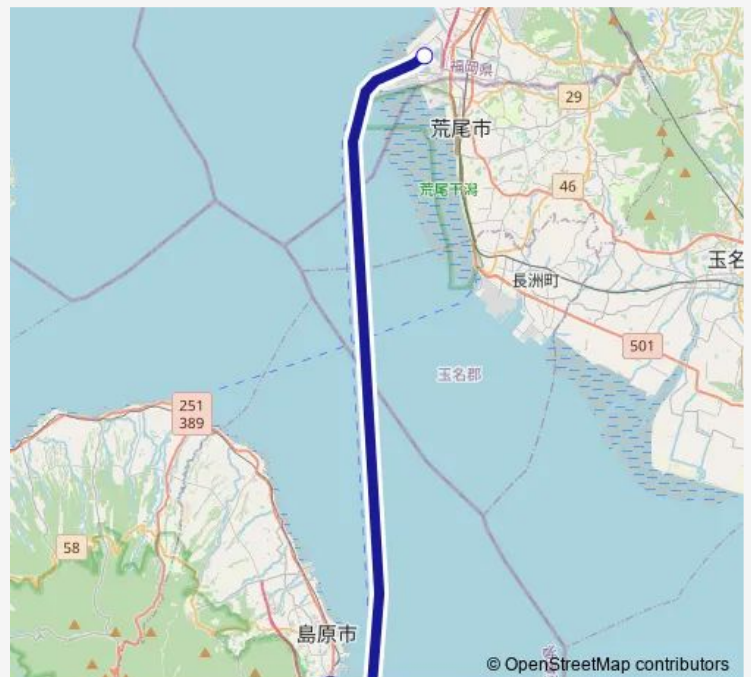

### Route schedule

三池港旅客待合所 ( 大牟田 ) — 島原港ターミナル ( - 島原外港 )

Monday 08:55-18:20

Tuesday 08:55-18:20

Wednesday 08:55-18:20

Thursday 08:55-18:20

Friday 08:55-18:20

Saturday 08:55-18:20

### Route info

Direction: 三池港旅客待合所 ( 大牟田 )

Stops: 2

Trip Duration: 0 hour 50 min

■ 三池島原ライン ( 島原行き )

Ferry time schedules and route maps are available in an offline PDF at [busmaps.com](https://busmaps.com). Use the [busmaps.com](https://busmaps.com) website to see live bus times, train schedule or subway schedule, and step-by-step directions for all public transit in Shimabara