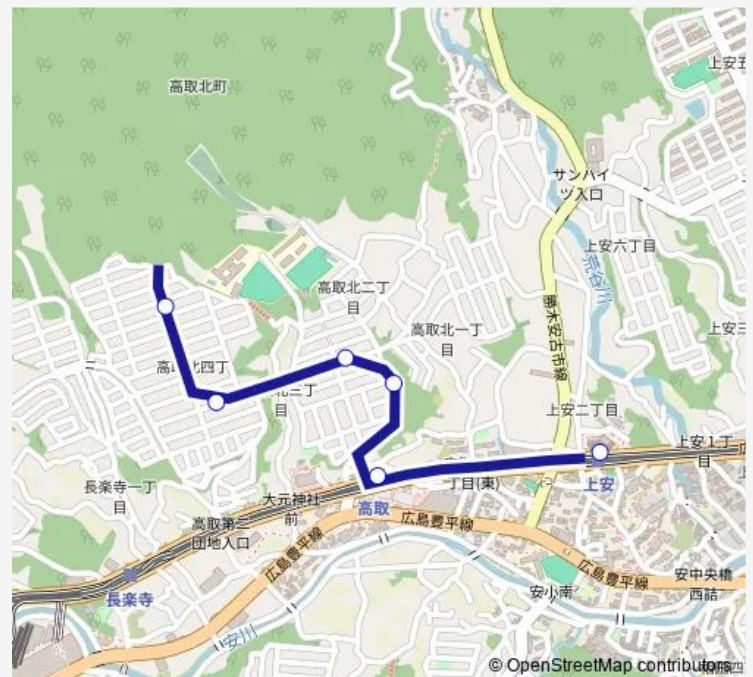

Wednesday 06:20-18:25

Thursday 06:20-18:25

Friday 06:20-18:25

Saturday 06:50-17:21

Sunday 06:50-17:21

Route info

Direction: 第二高取団地

Stops: 6

Trip Duration: 0 hour 8 min

■ 第二高取団地→上安駅

第二高取団地→上安駅 Bus time schedules and route maps are available in an offline PDF at busmaps.com. Use the busmaps.com website to see live bus times, train schedule or subway schedule, and step-by-step directions for all public transit in Hiroshima