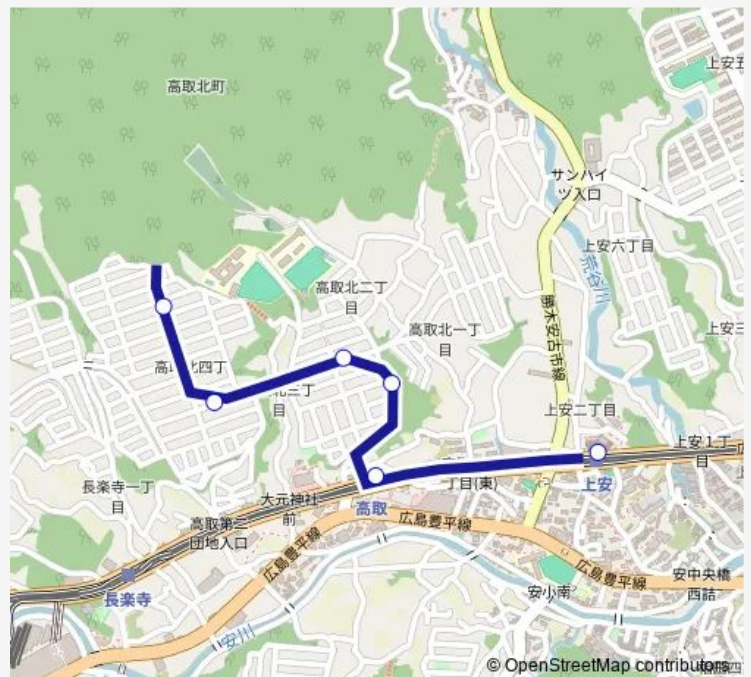

Bus 第二高取団地→上安駅

[Go to website](#)

Direction

第二高取団地 — 上安駅

6 stops

[Open route schedule](#)

第二高取団地

第二高取団地中

第一高取団地

第一高取団地下

高取駅

上安駅

Route schedule

第二高取団地 — 上安駅

Monday 06:20-18:25

Tuesday 06:20-18:25

Wednesday 06:20-18:25

Thursday 06:20-18:25

Friday 06:20-18:25

Saturday 06:50-17:21

Sunday 06:50-17:21

Route info

Direction: 第二高取団地

Stops: 6

Trip Duration: 0 hour 8 min

■ 第二高取団地→上安駅